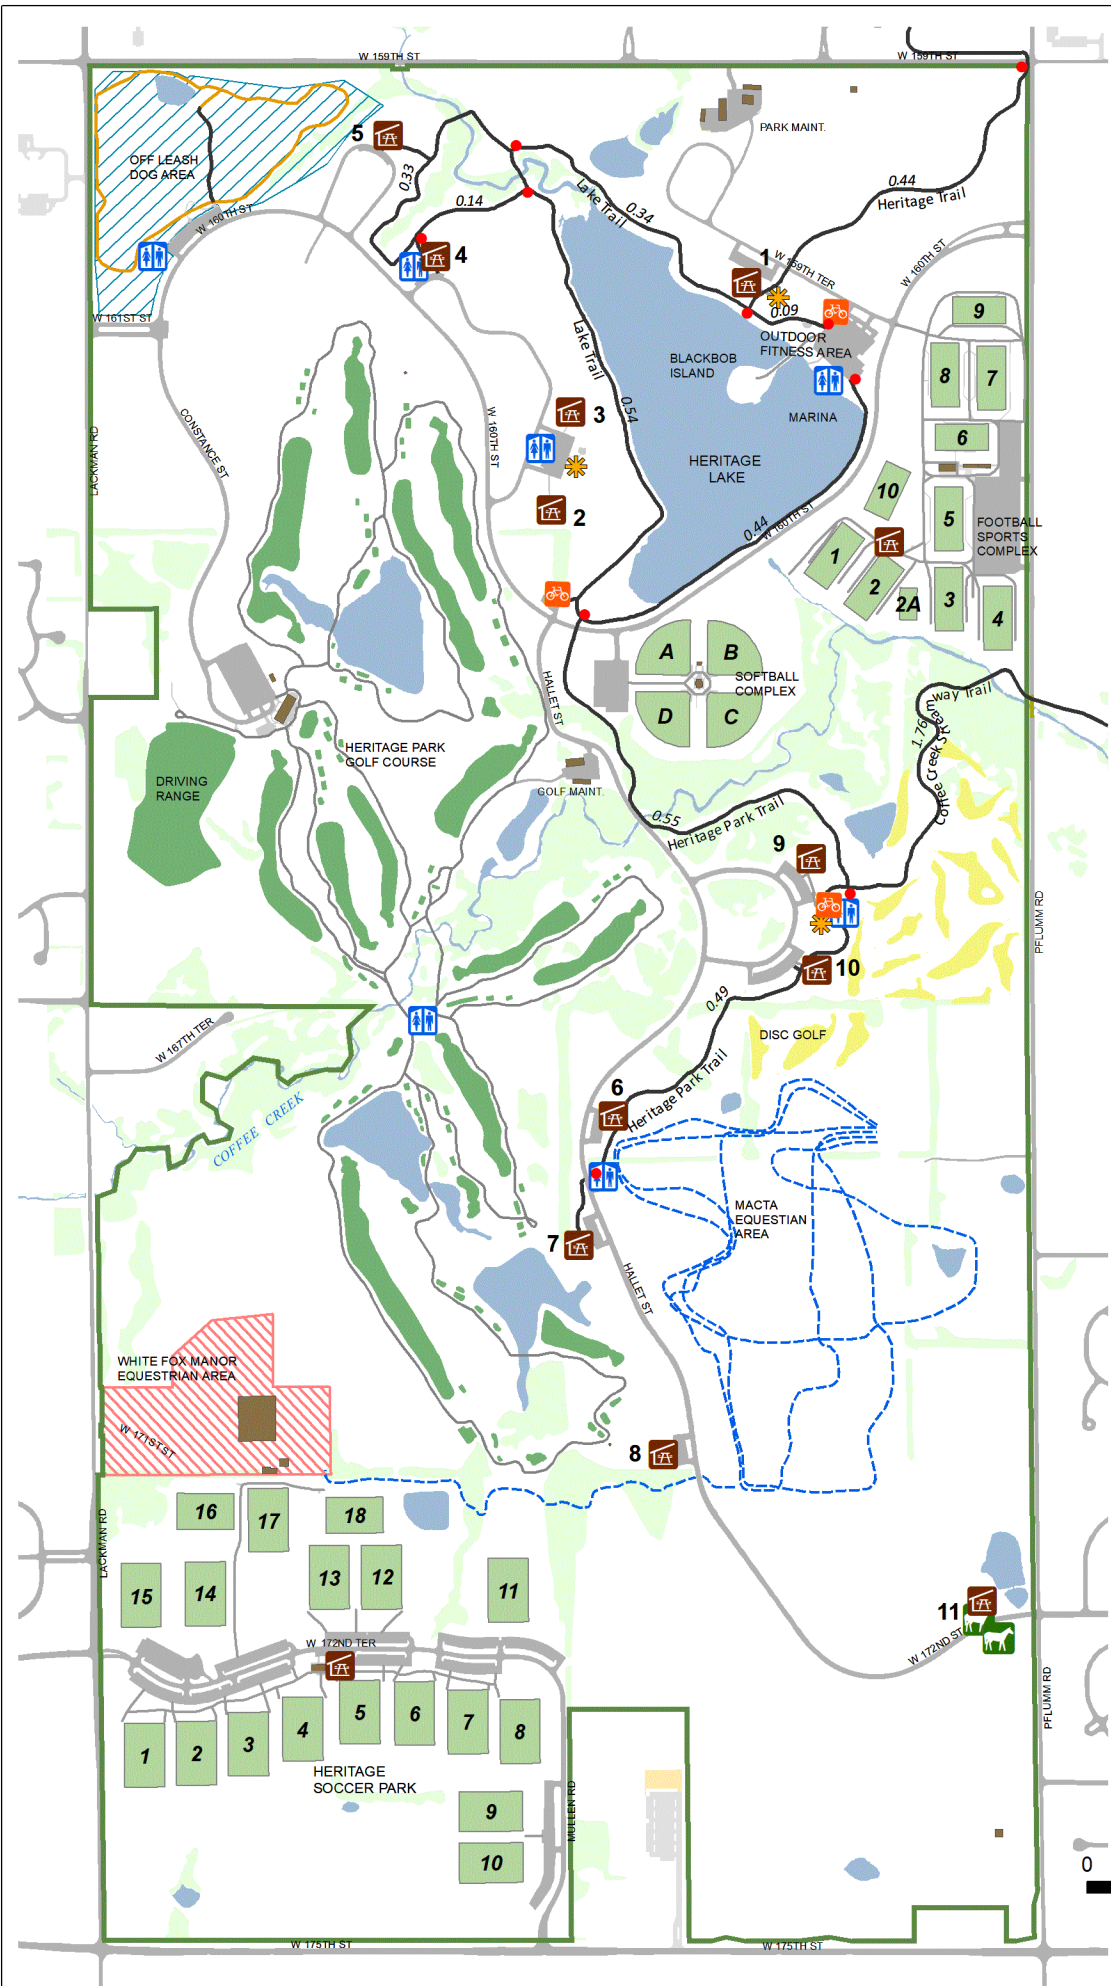

**JOHNSON COUNTY**  
Park & Recreation  
District

www.jcprd.com

### LEGEND

- Bike Share Hub
- Picnic Shelter
- Playground
- Restroom
- Horse Trailer Parking
- Paved Trail
- Dog Off Leash Trail
- Equestrian Trail
- Sidewalk
- Building
- Disc Golf
- Park Boundary
- Athletic Field
- Golf Hole
- Lake/Stream
- Dog Area
- White Fox Use Area
- Forested

● 0.20 ● Distance (miles) between points