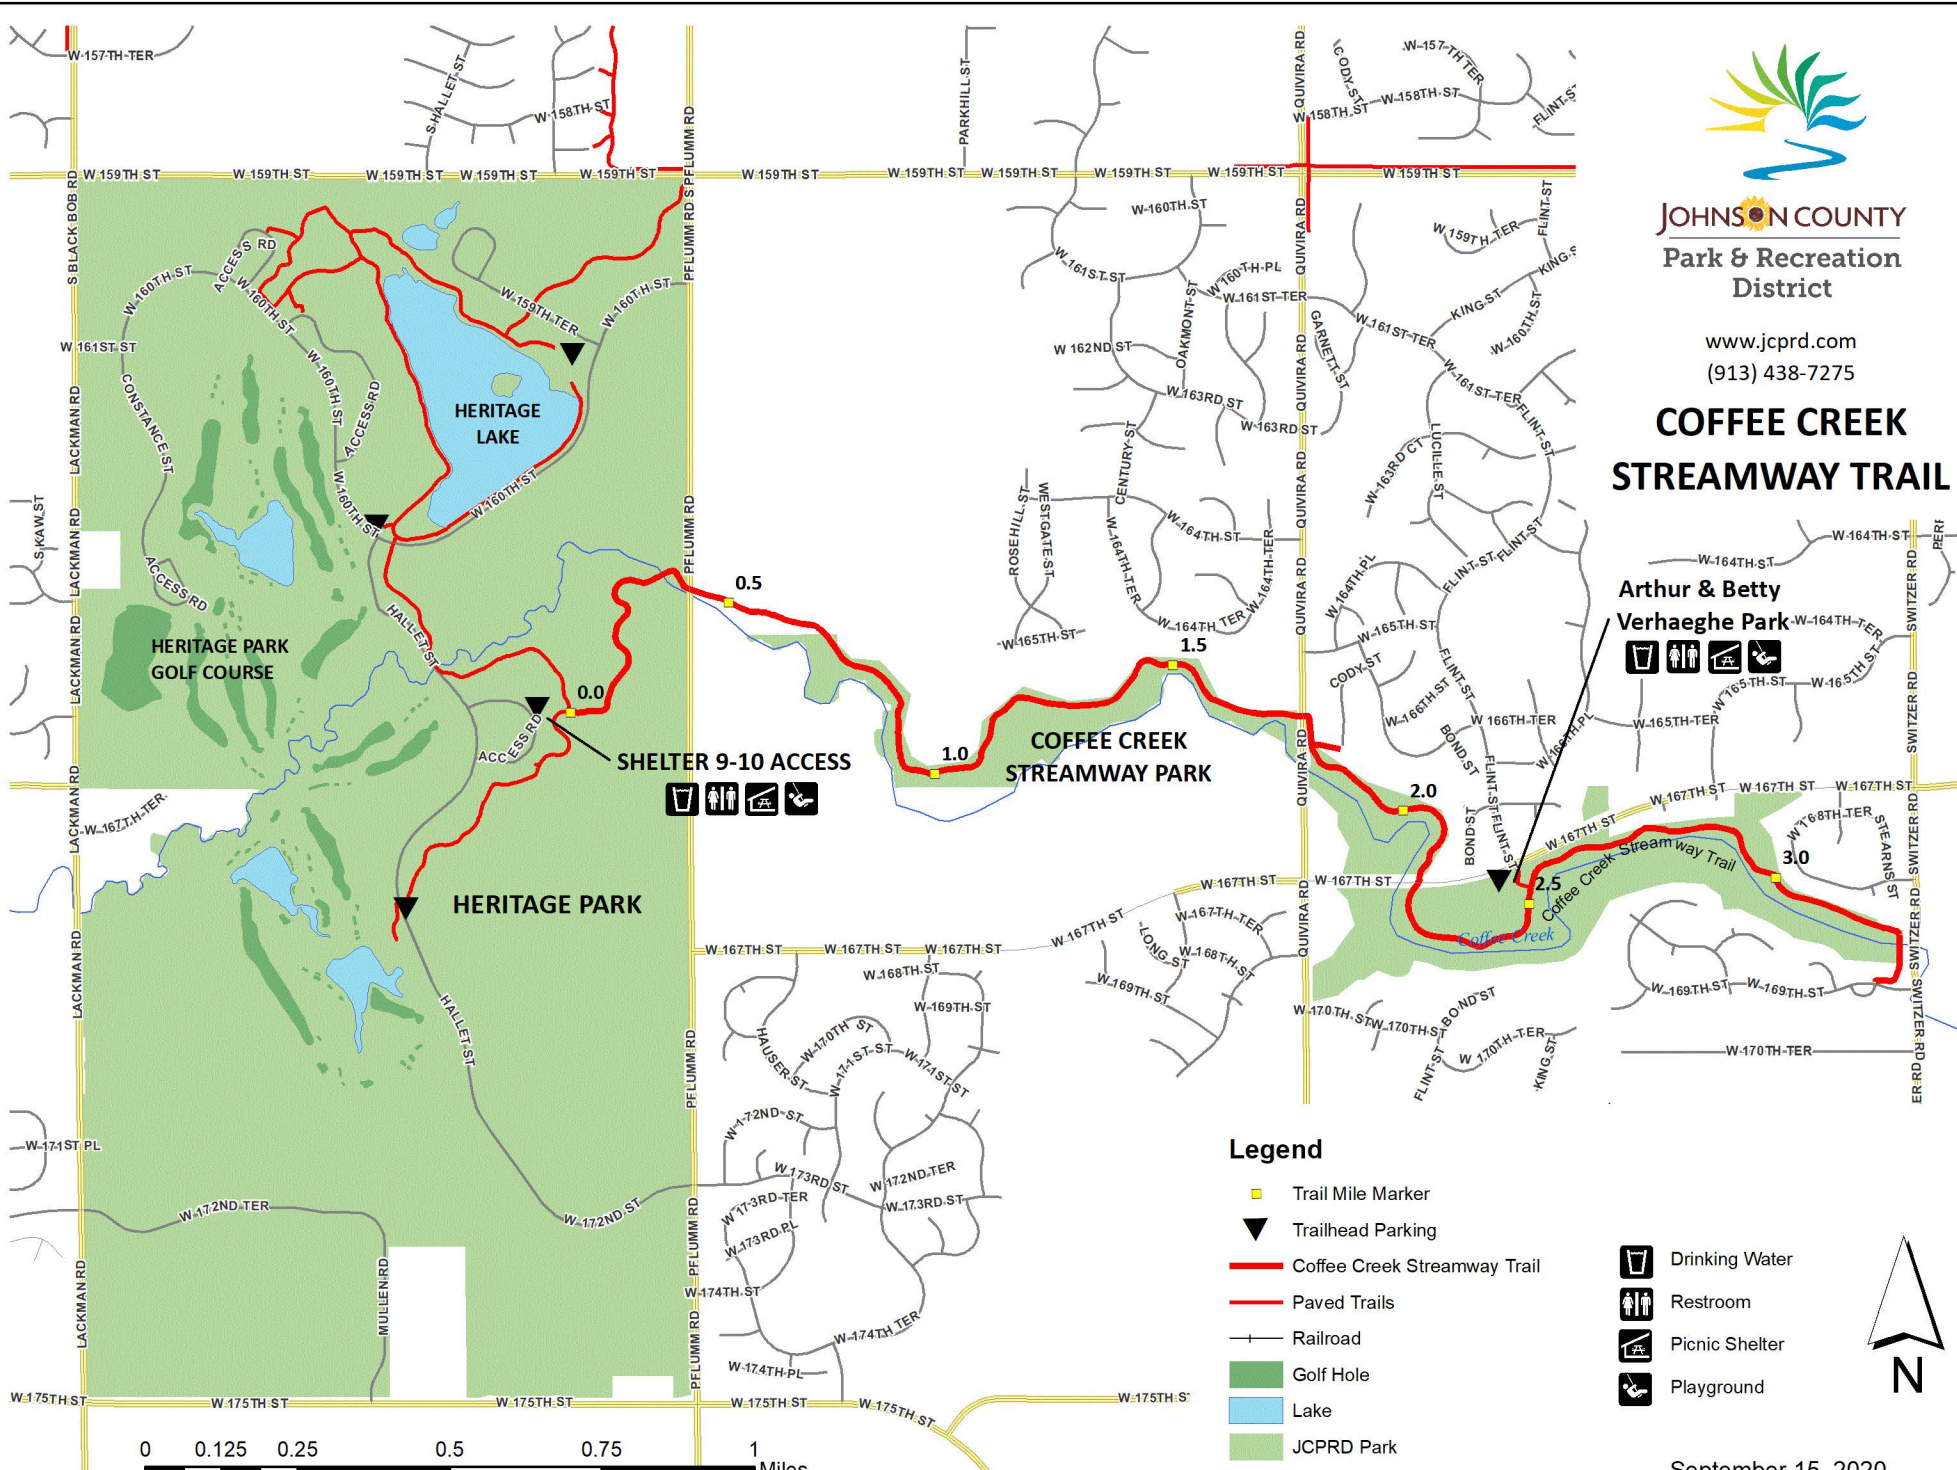

JOHNSON COUNTY
Park & Recreation
District

www.jcprd.com
(913) 438-7275

COFFEE CREEK STREAMWAY TRAIL

Arthur & Betty
Verhaeghe Park

SHELTER 9-10 ACCESS

Legend

- Trail Mile Marker
- Trailhead Parking
- Coffee Creek Streamway Trail
- Paved Trails
- Railroad
- Golf Hole
- Lake
- JCPRD Park

September 15, 2020