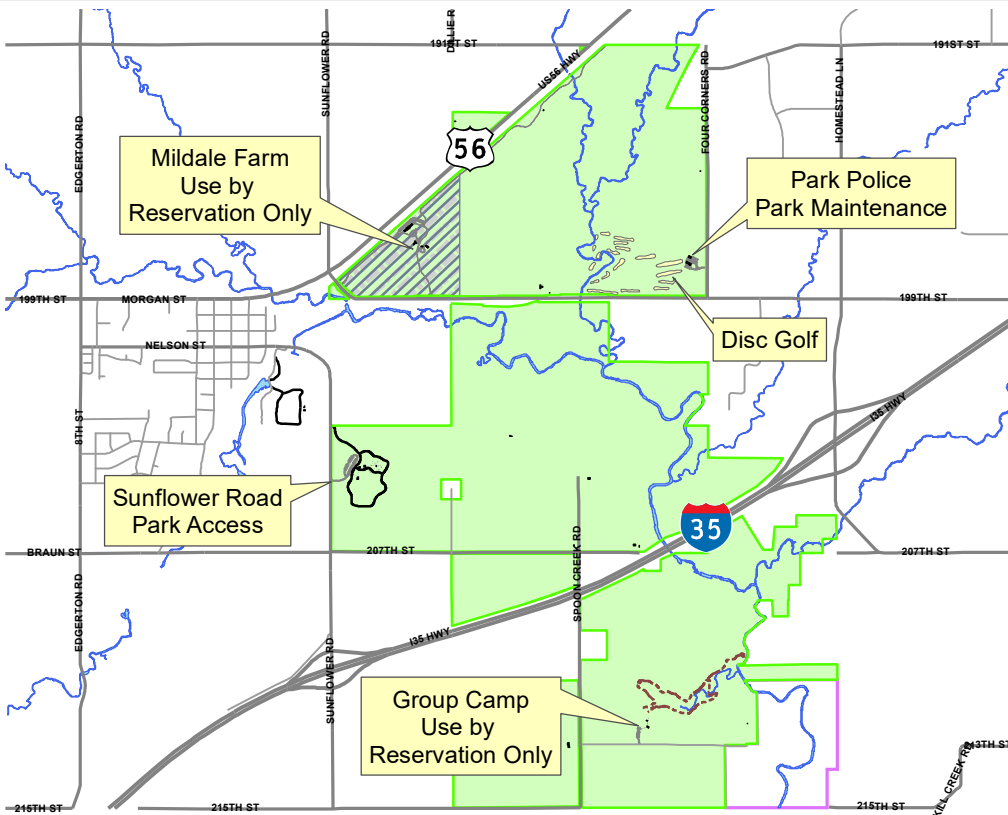

JOHNSON COUNTY
Park & Recreation
District

www.jcprd.com

BIG BULL CREEK PARK

20425 Sunflower Road
Edgerton, Kansas
(913) 438-7275

Park Police, Maintenance,
& Disc Golf Course
19770 Four Corners Road

Organized Youth
Group Camp Area
33900 W 213th Street

Mildale Farm
Event Facility
35250 W 199th Street

LEGEND

- Picnic Shelter
- Playground
- Restroom
- Paved Trail
- Hiking Trail
- Park Boundary
- KS Wildlife & Parks
- Road/Parking
- Lake/Stream
- Forested