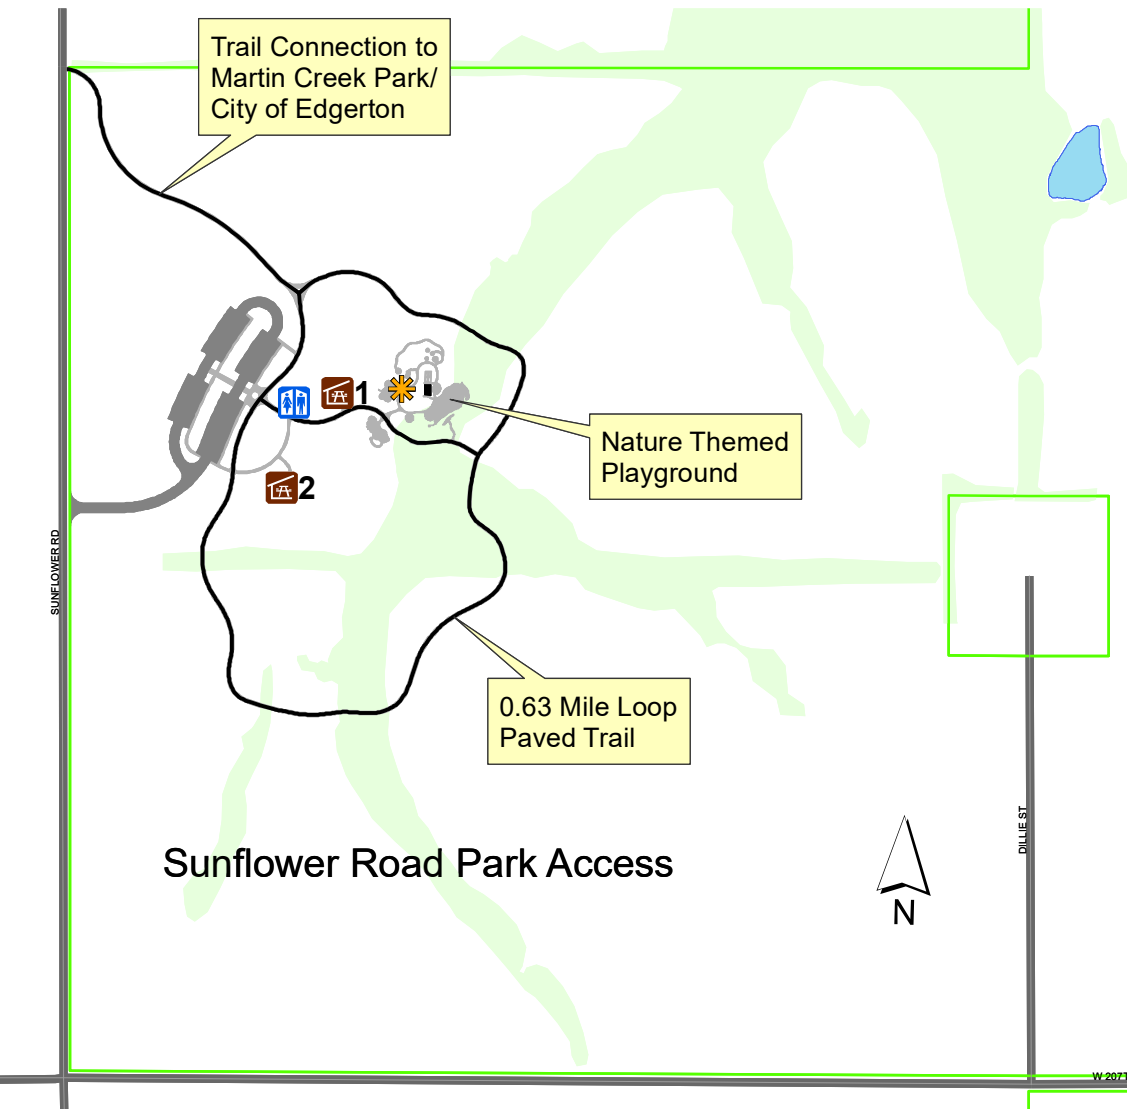

JOHNSON COUNTY
Park & Recreation
District

www.jcprd.com

BIG BULL CREEK PARK

20425 Sunflower Road
Edgerton, Kansas
(913) 438-7275

Park Police, Maintenance,
& Disc Golf Course
19770 Four Corners Road

Organized Youth
Group Camp Area
33900 W 213th Street

Mildale Farm
Event Facility
35250 W 199th Street

LEGEND

- Picnic Shelter
- Playground
- Restroom
- Paved Trail
- Hiking Trail
- Park Boundary
- KS Wildlife & Parks
- Road/Parking
- Lake/Stream
- Forested