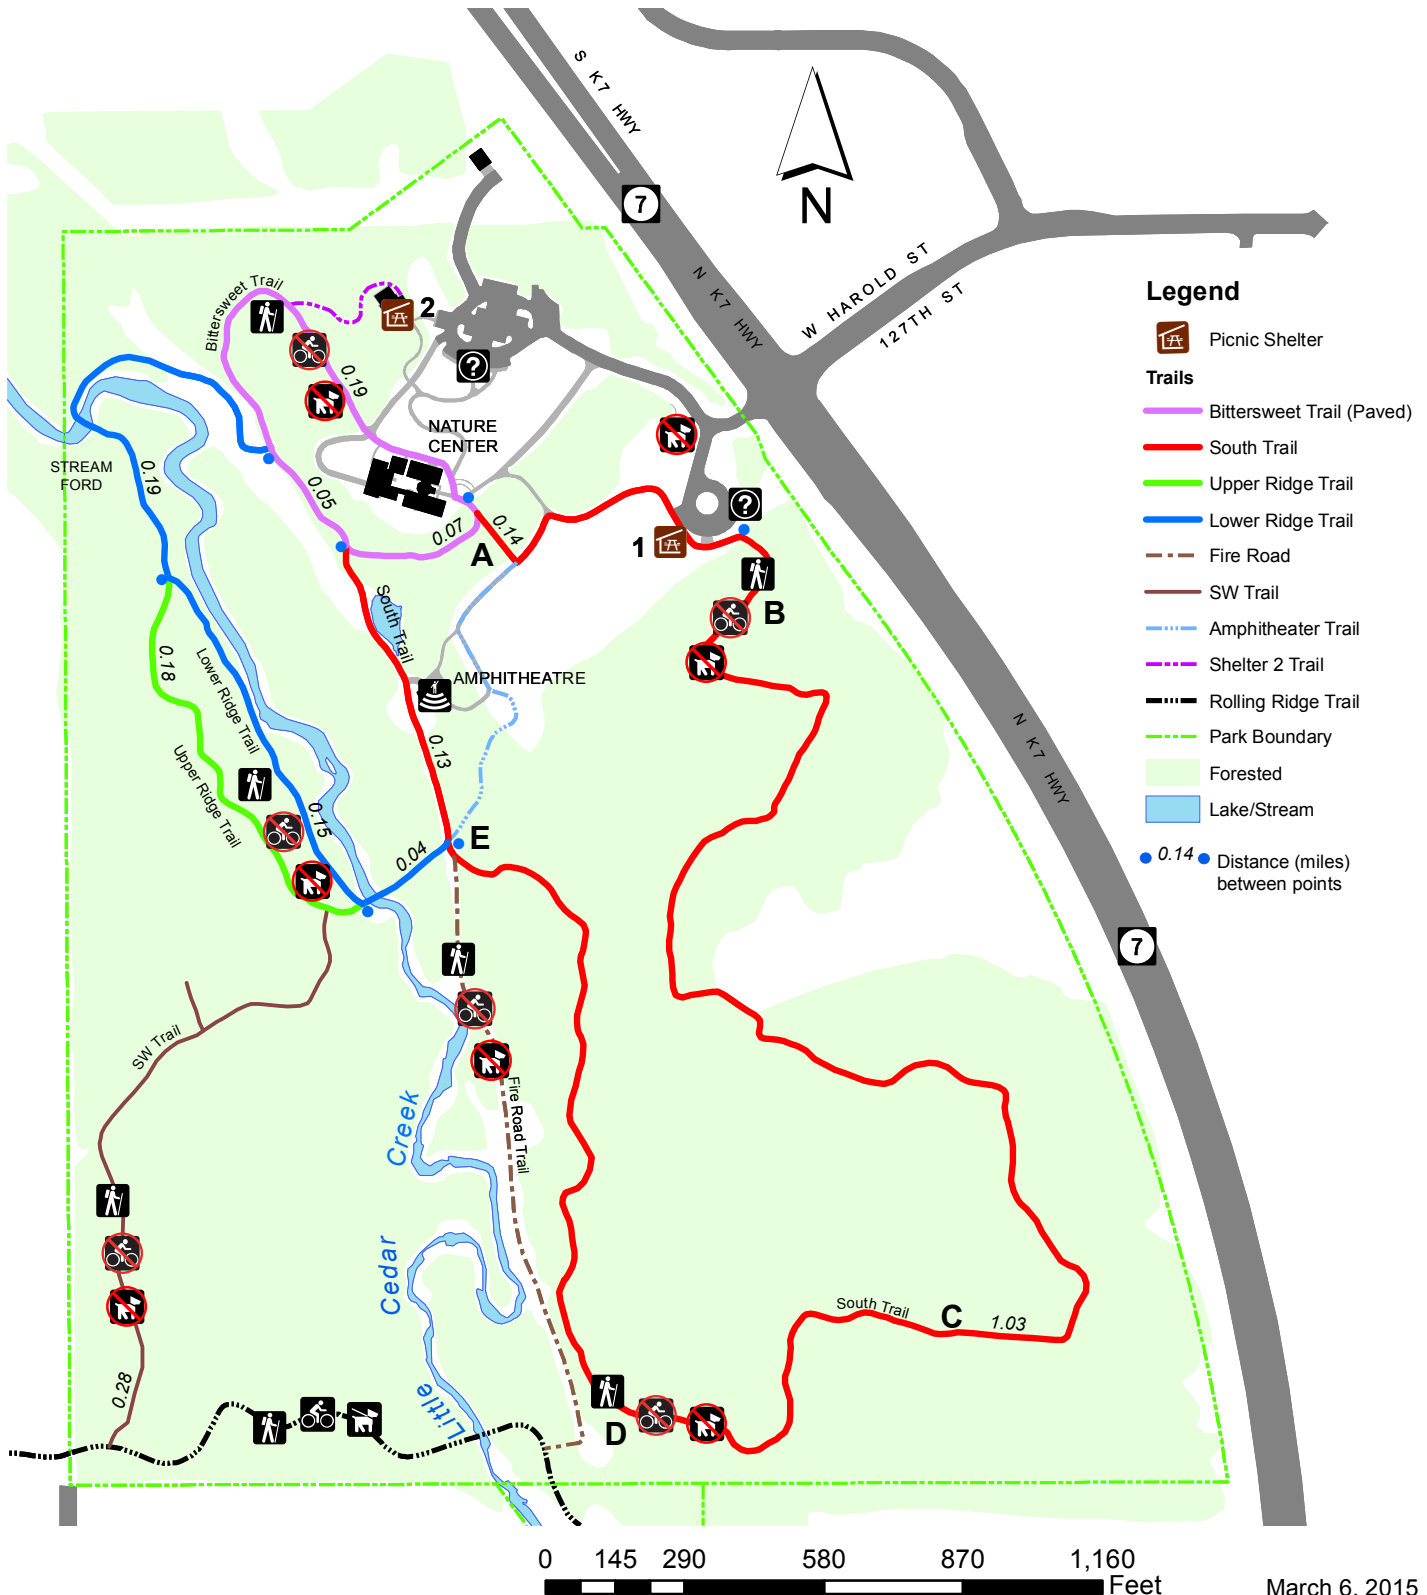

March 6, 2015