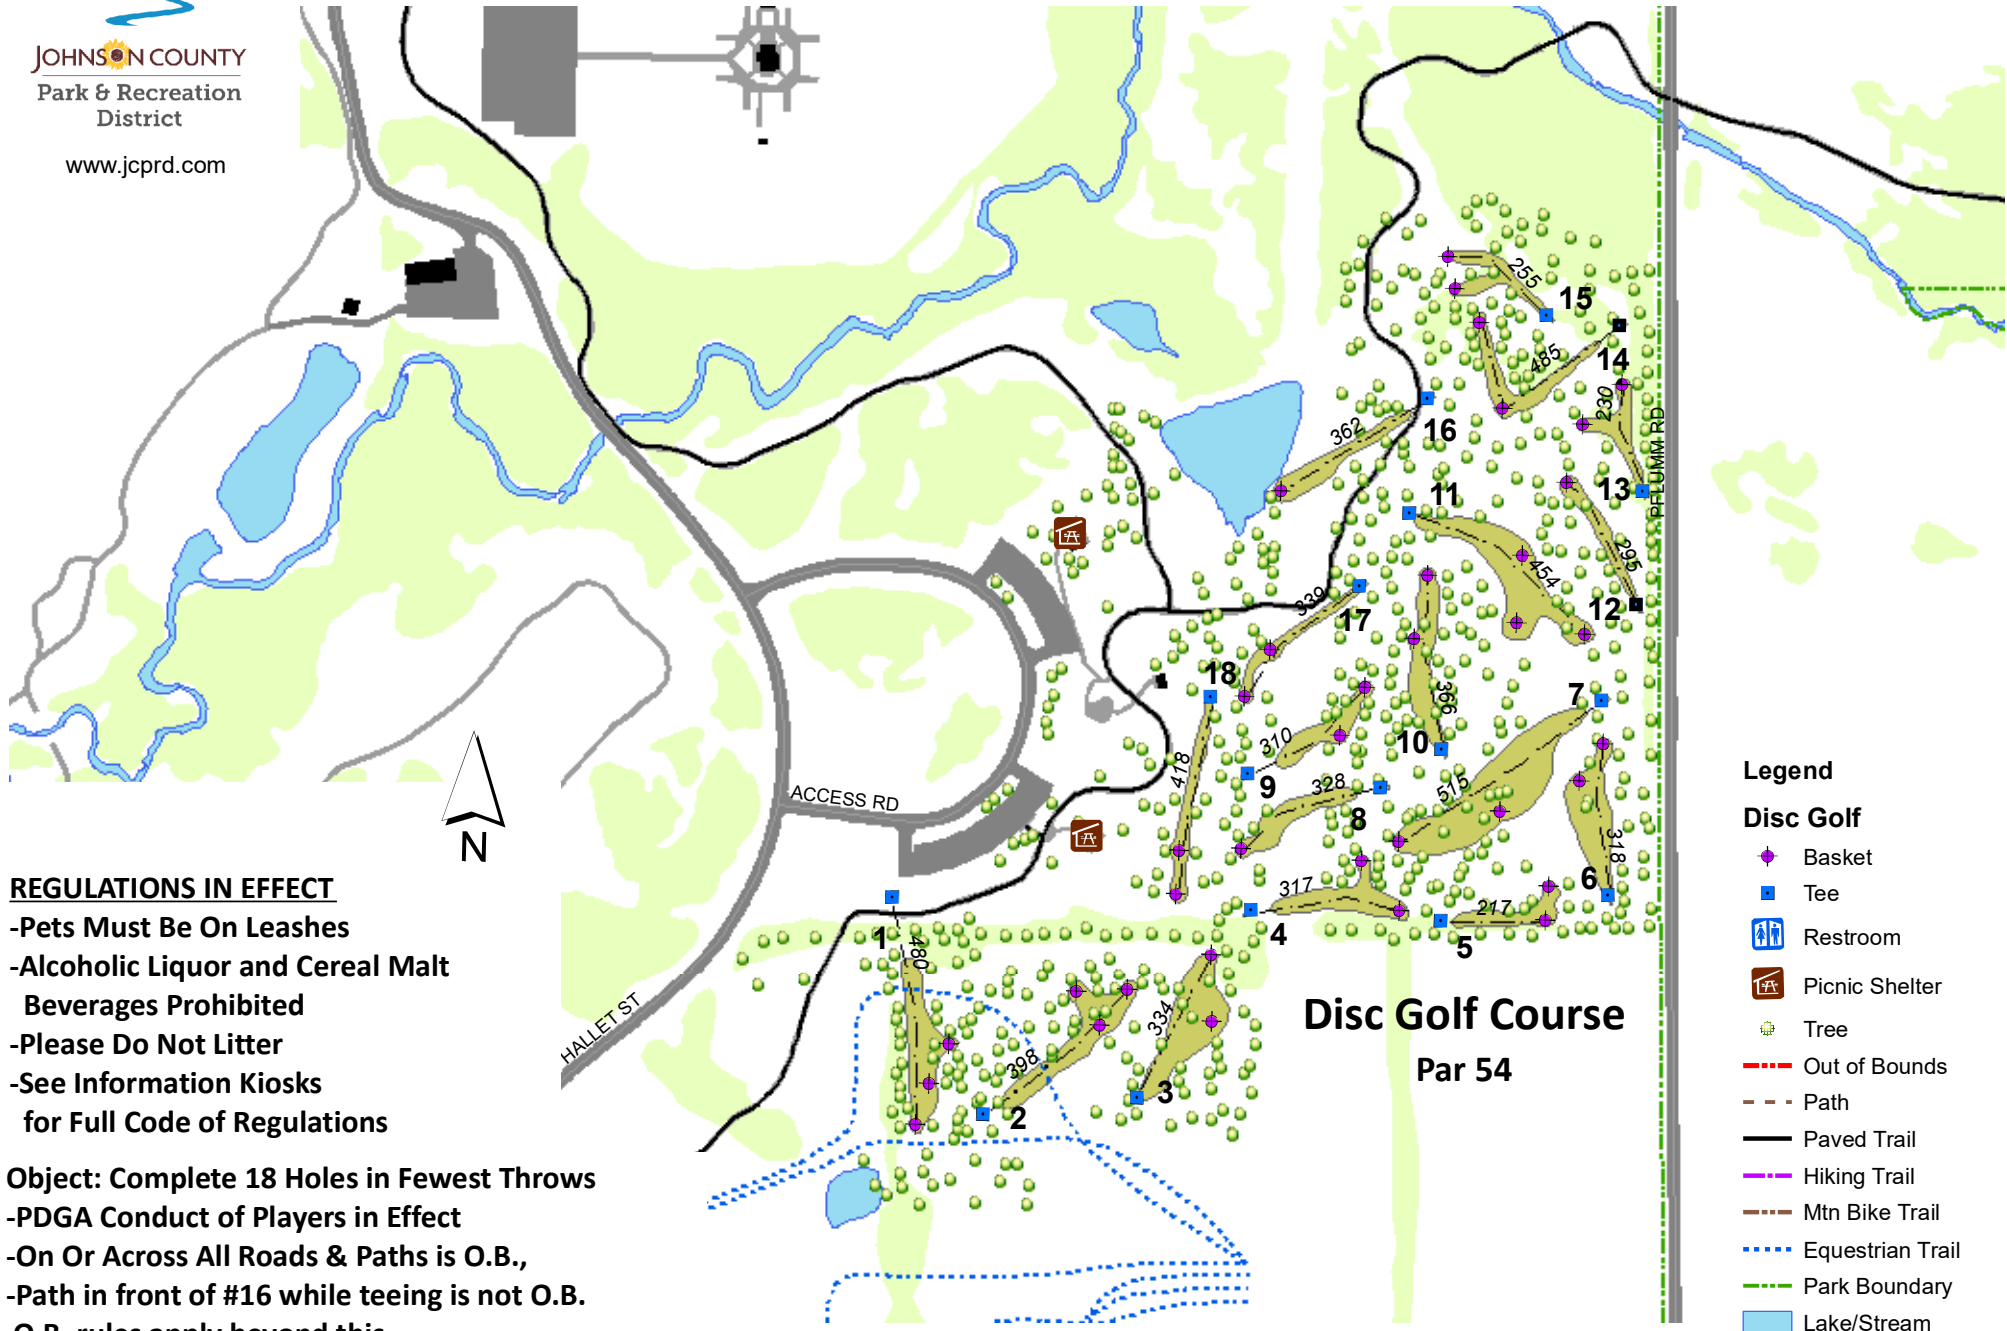

## REGULATIONS IN EFFECT

- Pets Must Be On Leashes
- Alcoholic Liquor and Cereal Malt Beverages Prohibited
- Please Do Not Litter
- See Information Kiosks for Full Code of Regulations

**Object: Complete 18 Holes in Fewest Throws**

- PDGA Conduct of Players in Effect
- On Or Across All Roads & Paths is O.B.,
- Path in front of #16 while teeing is not O.B.
- O.B. rules apply beyond this.**
- Pond near #16 is O.B.
- Be Courteous of Other Park Patrons

## Legend

### Disc Golf

- Basket
- Tee
- Restroom
- Picnic Shelter
- Tree
- Out of Bounds
- Path
- Paved Trail
- Hiking Trail
- Mtn Bike Trail
- Equestrian Trail
- Park Boundary
- Lake/Stream
- Forest

**Disc Golf Course**  
Par 54