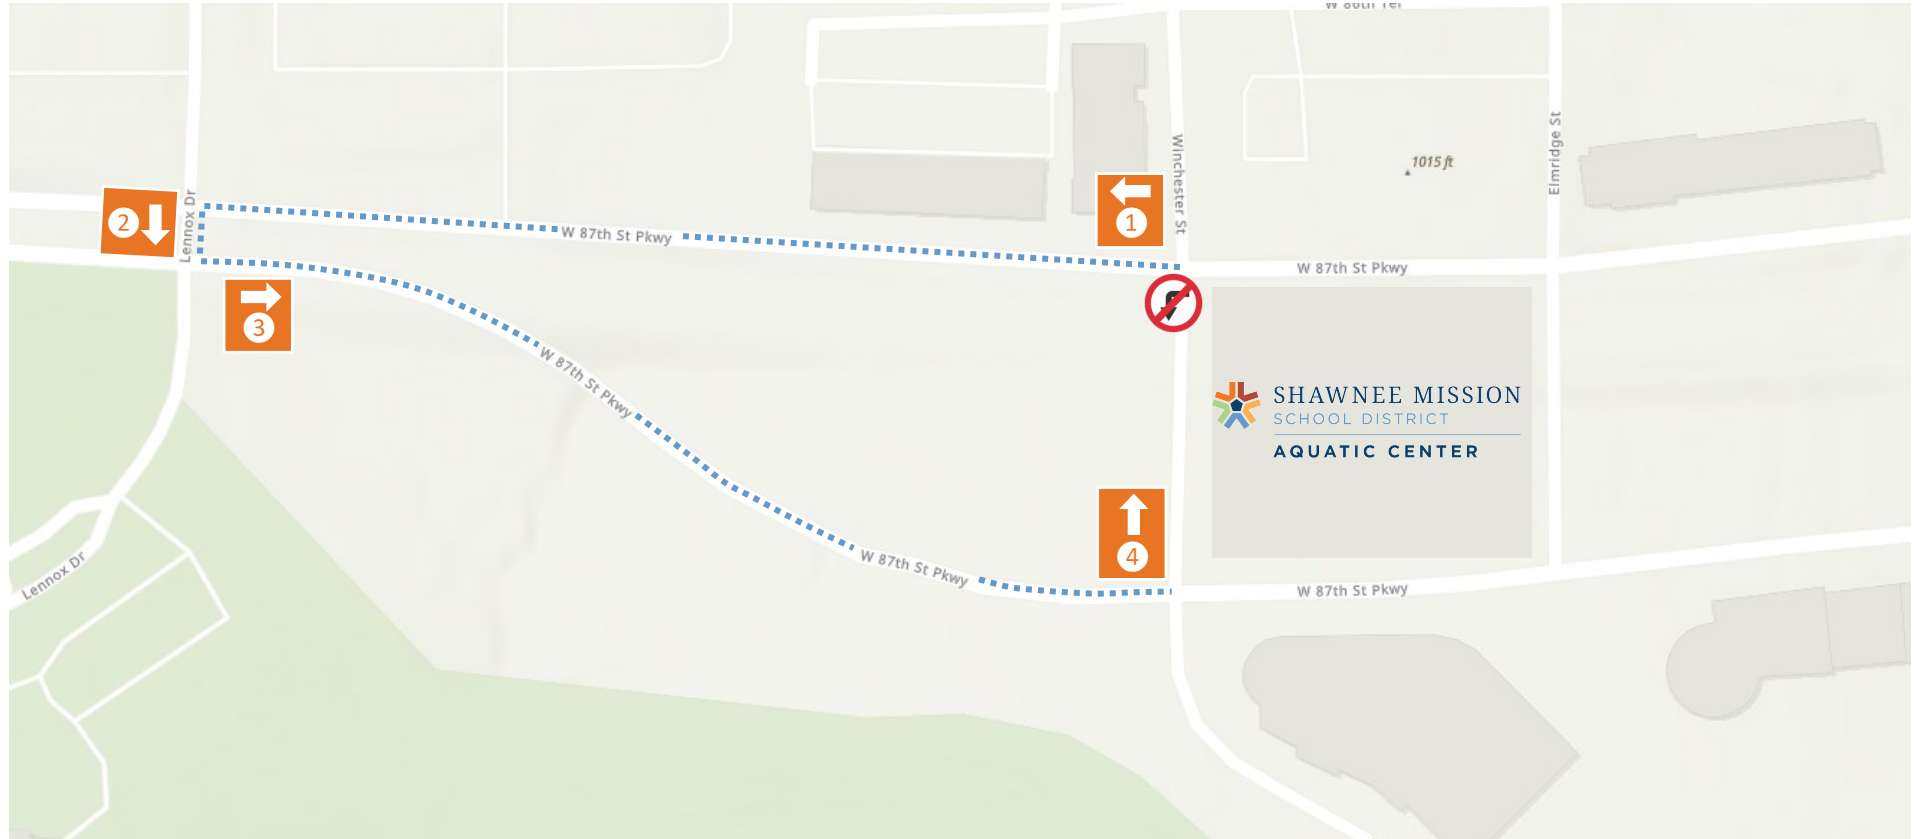

WINCHESTER STREET PARTIAL CLOSURE DETOUR MAP

DETOUR DIRECTIONS

- 1 Continue on westbound 87th Street Parkway to Lennox Drive.
- 2 Turn Left on Lennox Drive
- 3 Turn Left on eastbound 87th Street Parkway
- 4 Turn Left on Winchester Street and enter Winchester Parking Garage

Everyone must exit the Winchester Parking Garage and head south on Winchester Street.

June 21st
-
June 28th