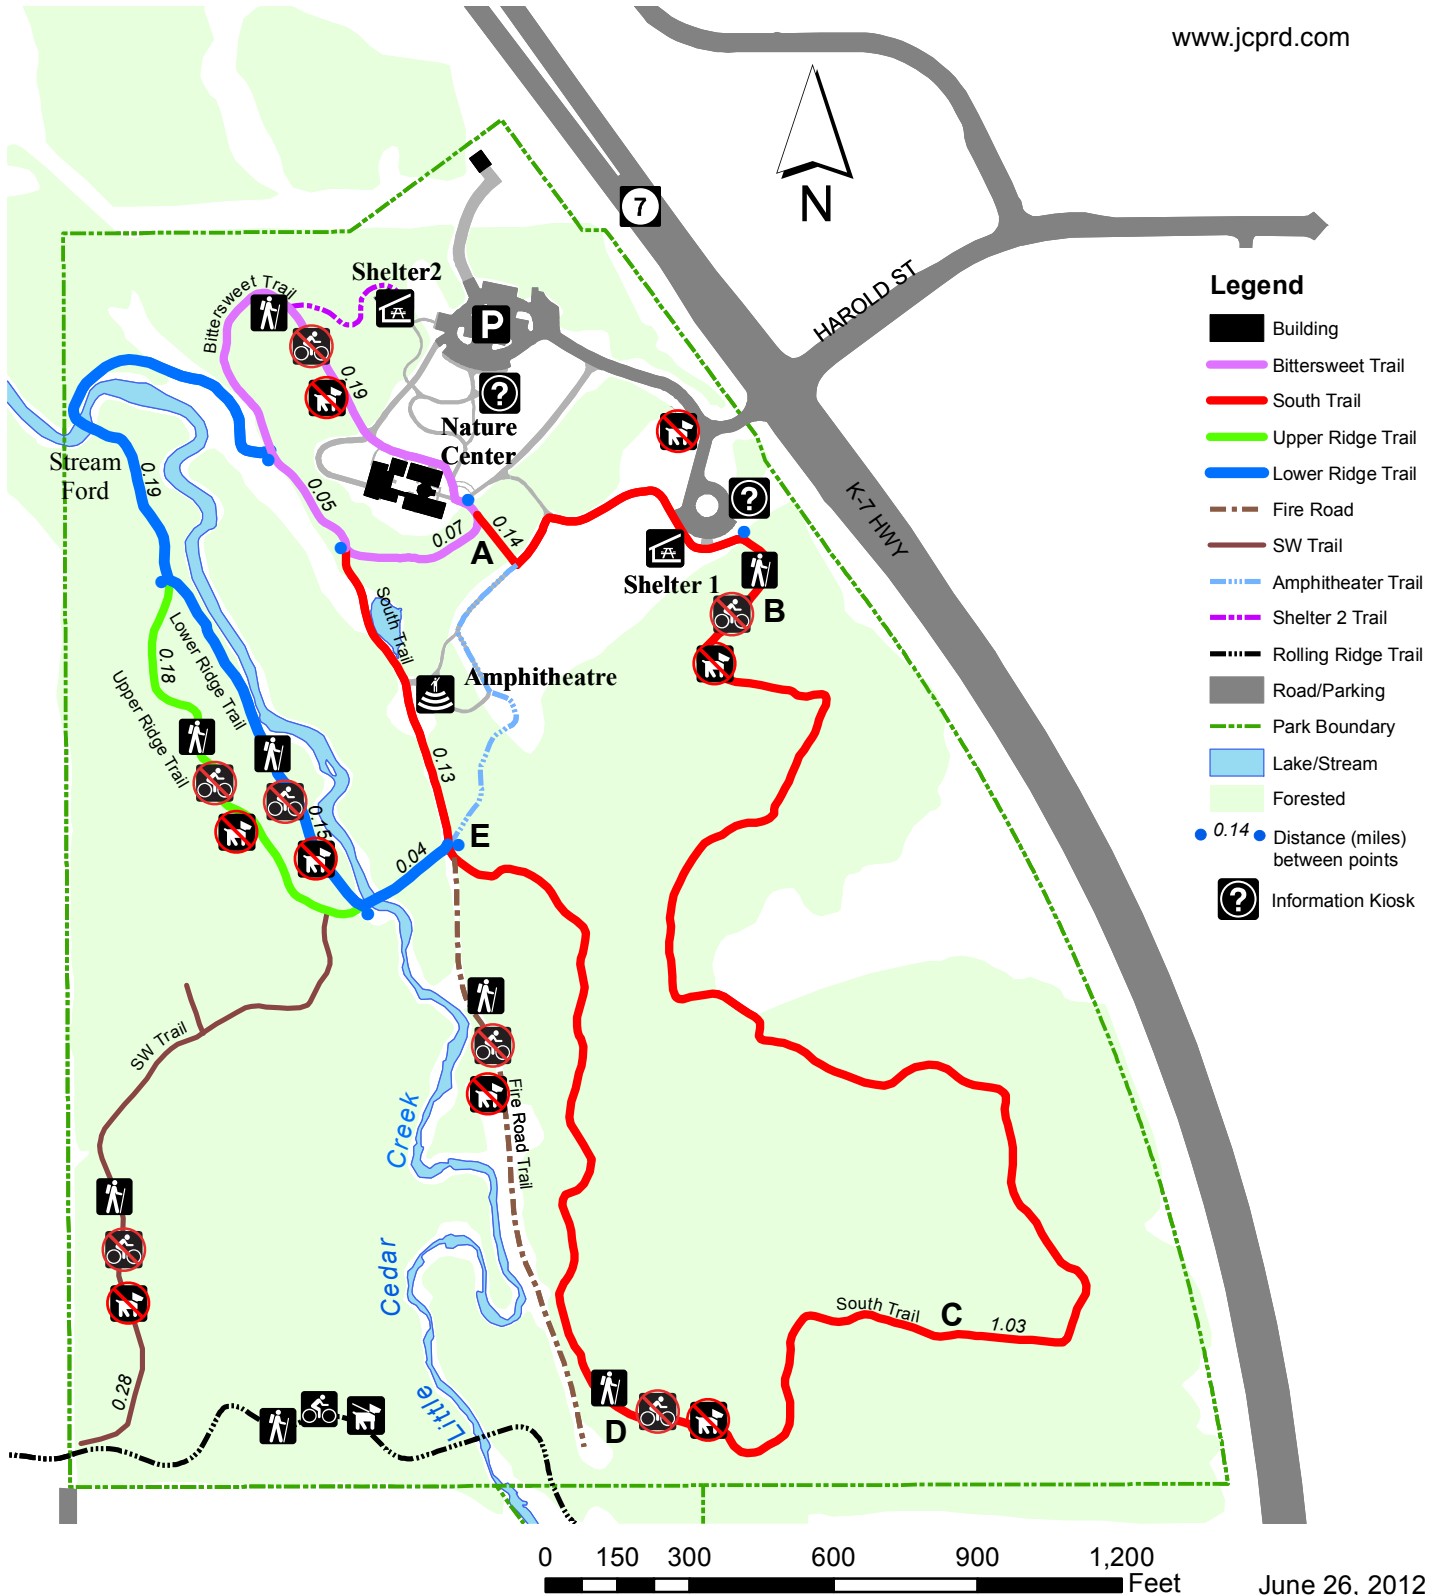

ERNIE MILLER
NATURE CENTER

ERNIE MILLER PARK

909 N Highway 7, Olathe, Kansas
(913) 764-7759

JOHNSON COUNTY
PARK & RECREATION
DISTRICT

www.jcprd.com

June 26, 2012