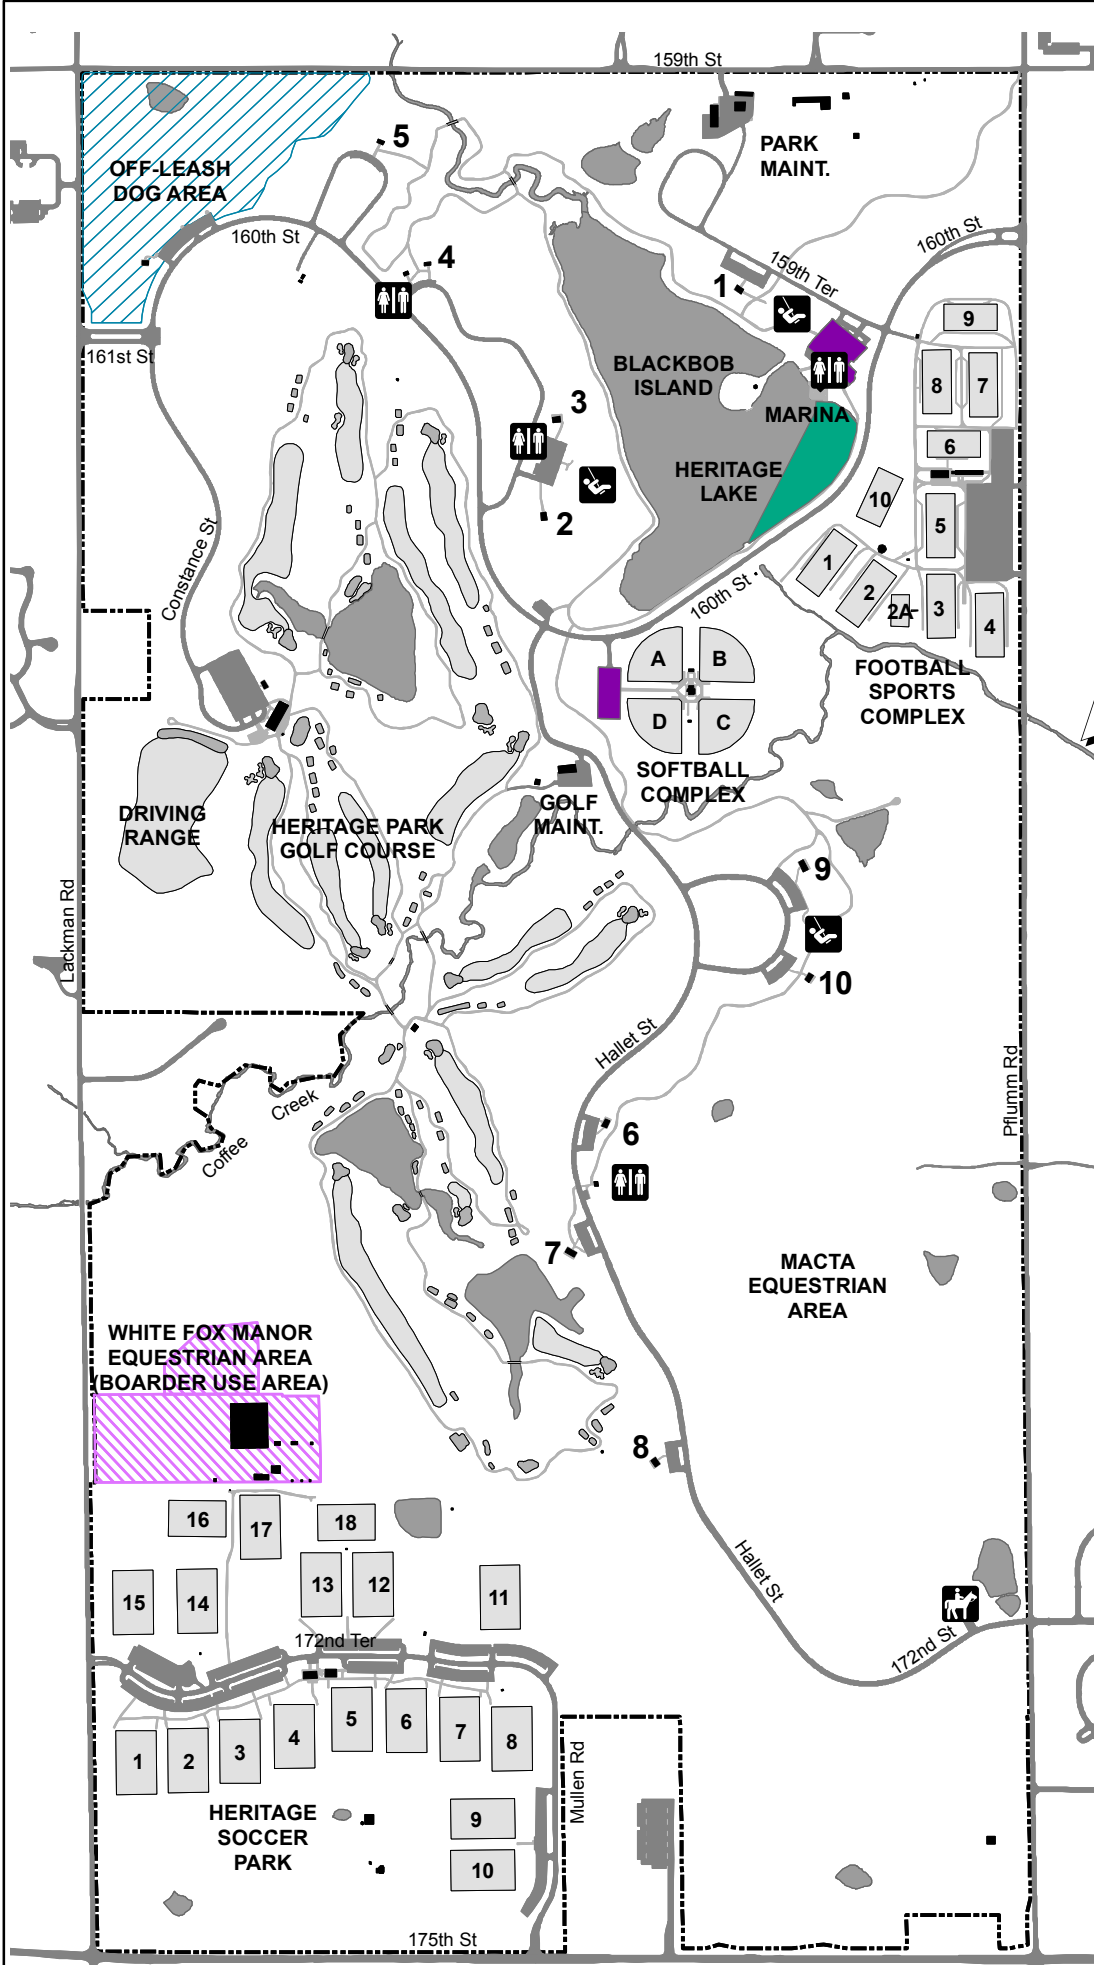

## LEGEND

- Restroom
- Playground
- Horse Trailer Parking

4 Picnic Shelter

### SpecialUseAreas

- Remote Control Vehicle
- Remote Control Boat
- Off Leash Dog Area
- White Fox Use Area
- Park Boundary
- Lake\_Stream\_PL

March 1, 2012