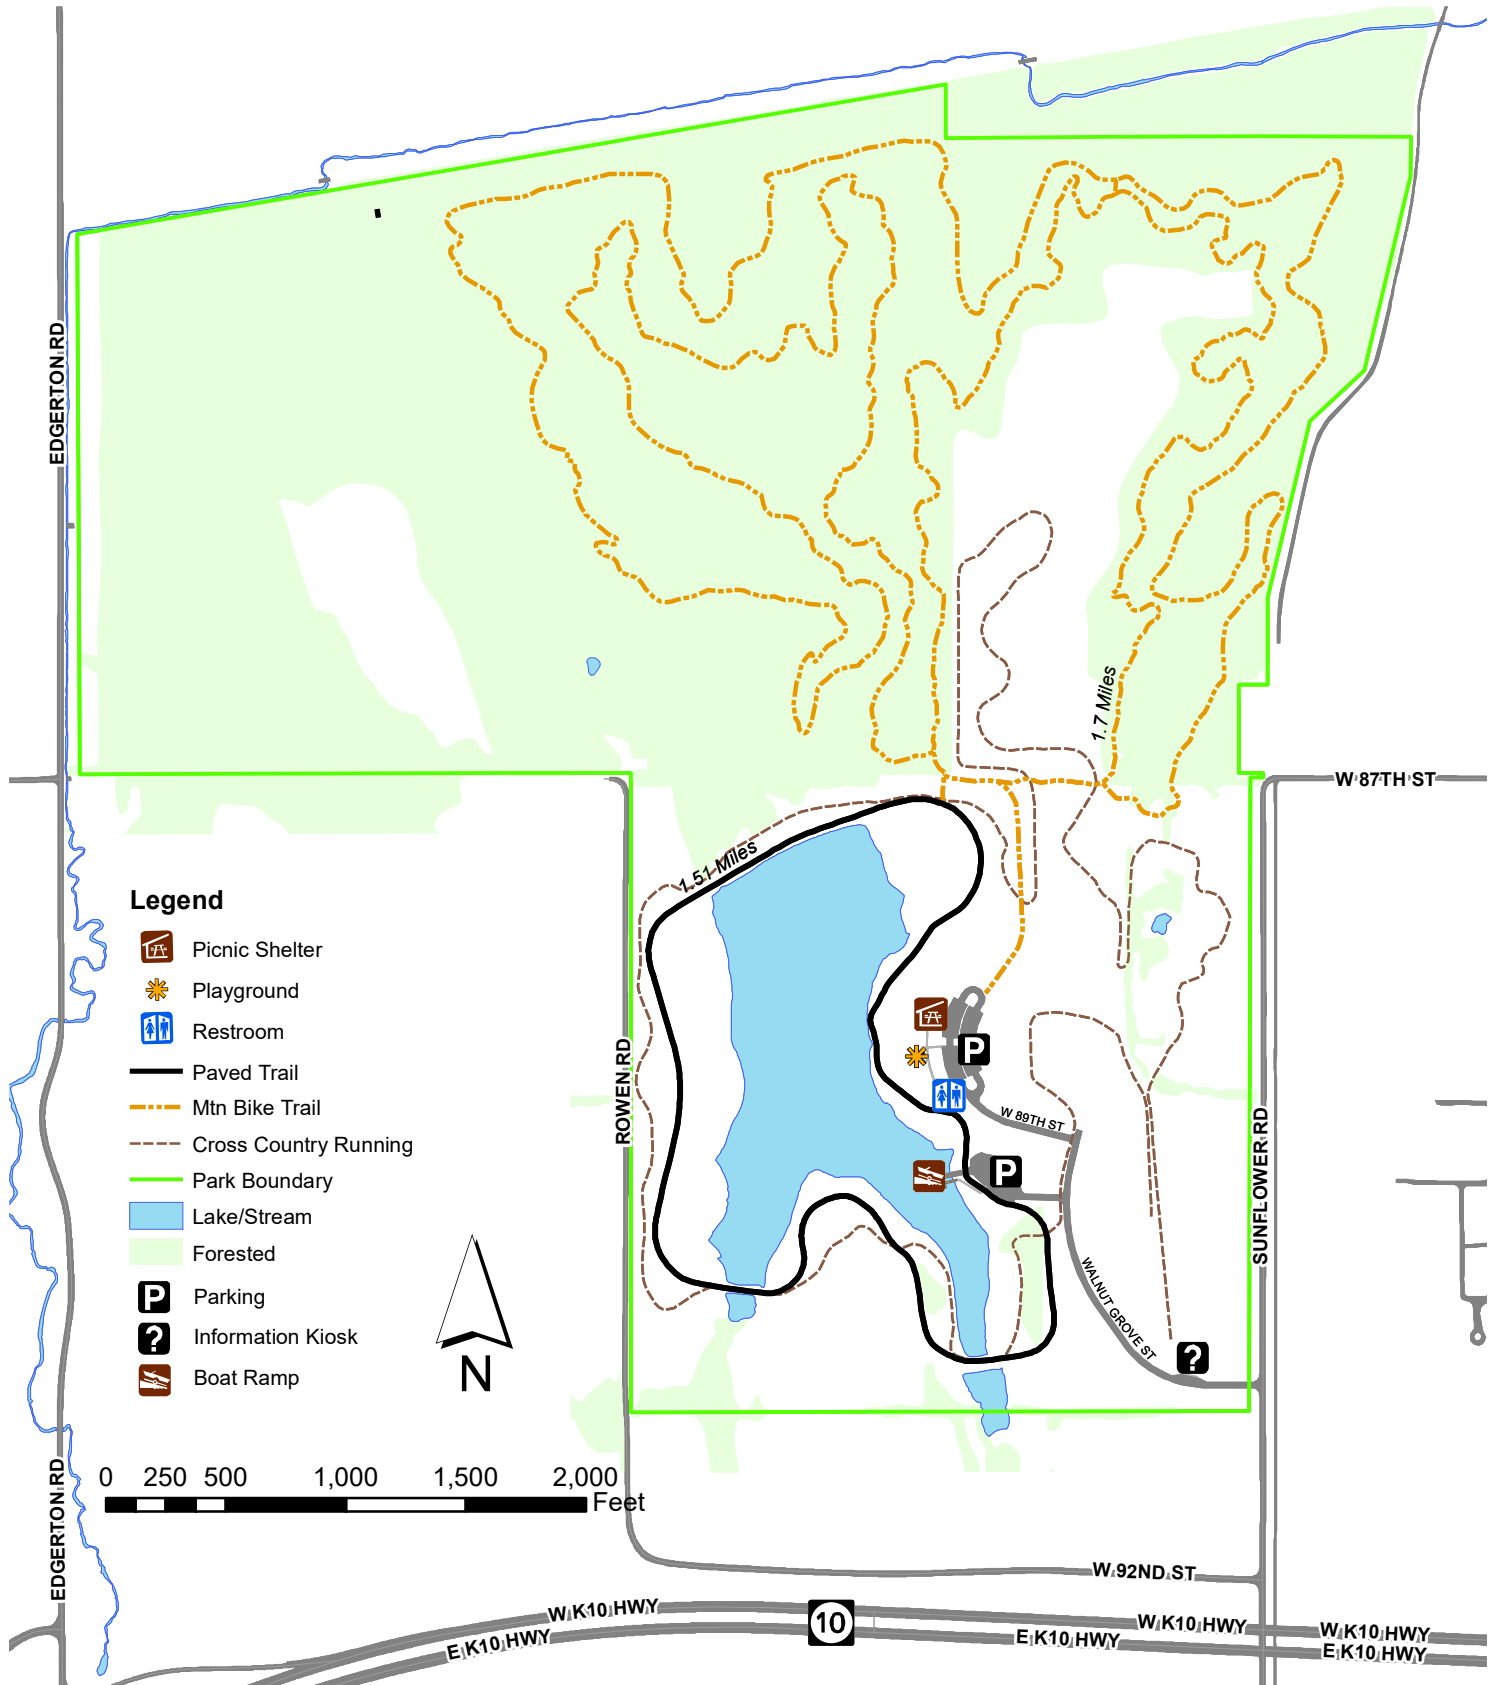

LEXINGTON LAKE PARK

9000 Sunflower Road, De Soto, Kansas 66018
(913) 438-7275

www.jcprd.com

JOHNSON COUNTY
Park & Recreation
District

Legend

- Picnic Shelter
- Playground
- Restroom
- Paved Trail
- Mtn Bike Trail
- Cross Country Running
- Park Boundary
- Lake/Stream
- Forested
- Parking
- Information Kiosk
- Boat Ramp

0 250 500 1,000 1,500 2,000 Feet