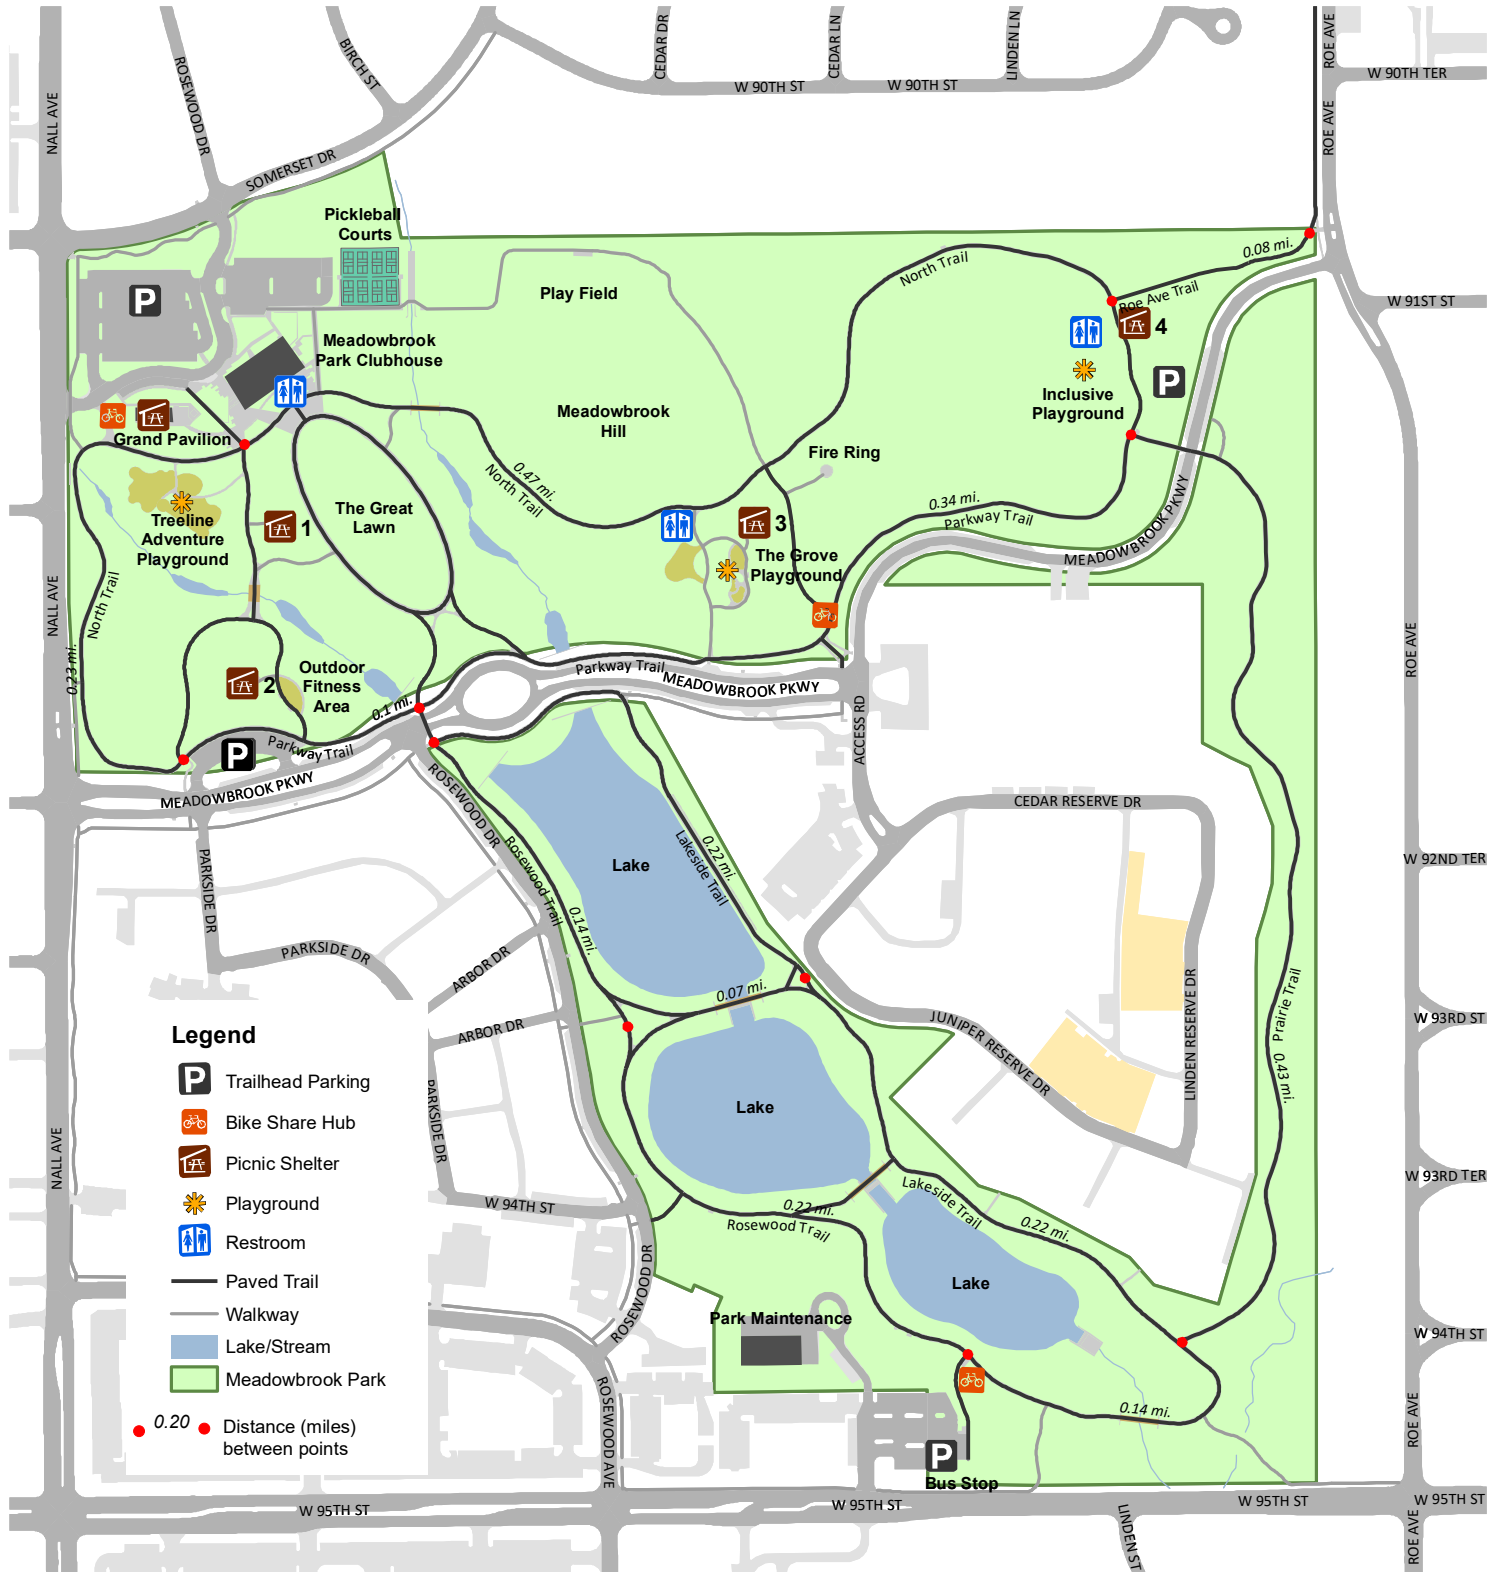

MEADOWBROOK PARK

9101 Nall Avenue, Prairie Village, Kansas 66207

(913) 438-7275

www.jcprd.com

JOHNSON COUNTY
Park & Recreation
District

Legend

- Trailhead Parking
- Bike Share Hub
- Picnic Shelter
- Playground
- Restroom
- Paved Trail
- Walkway
- Lake/Stream
- Meadowbrook Park
- 0.20 Distance (miles) between points

March 15, 2023