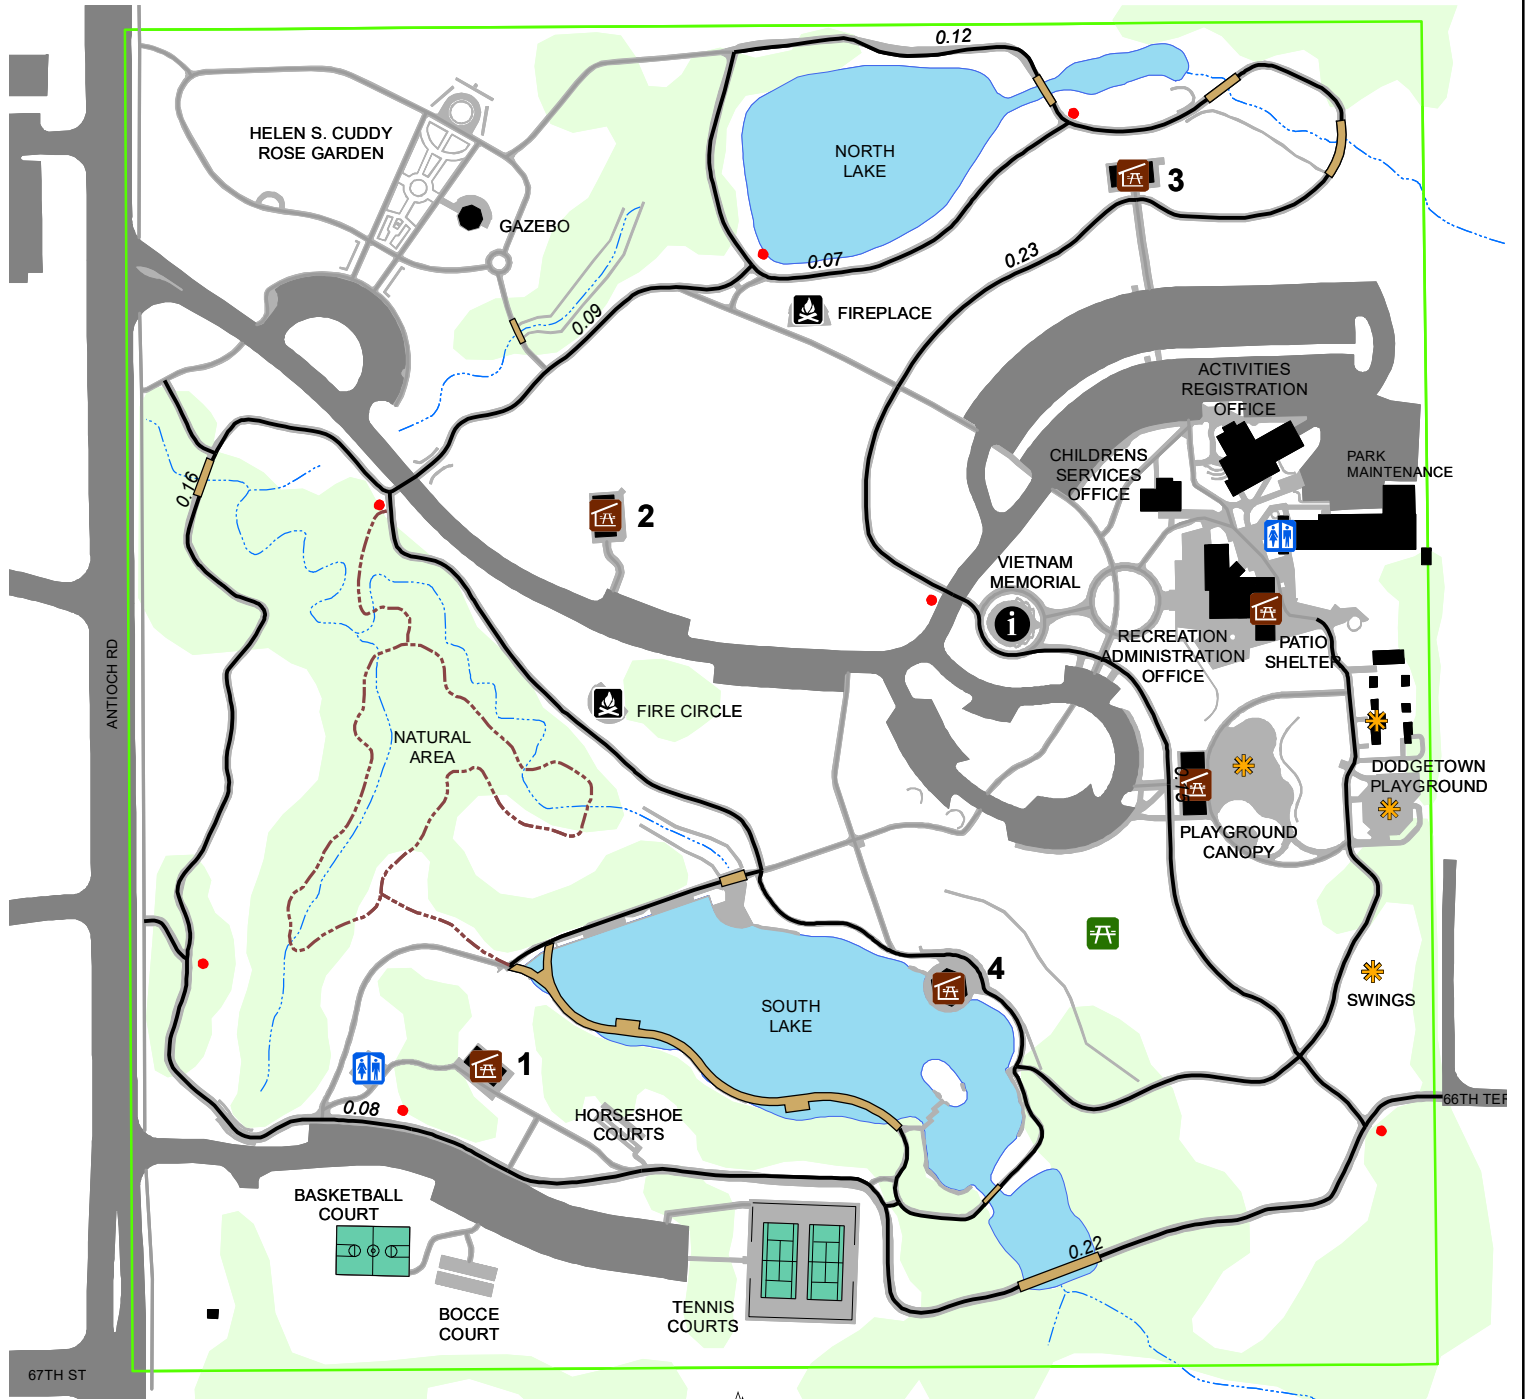

Legend

-  Picnic Shelter
-  Picnic Area
-  Playground
-  Restroom

-  Paved Trail
-  Hiking Trail
-  Park Boundary

● 0.20 ● Distance (miles) between points

ANTIOCH PARK

6501 Antioch Road, Merriam, Kansas
(913) 831-3355

JOHNSON COUNTY
Park & Recreation
District

www.jcprd.com

67TH ST

66TH TER

January 8, 2018