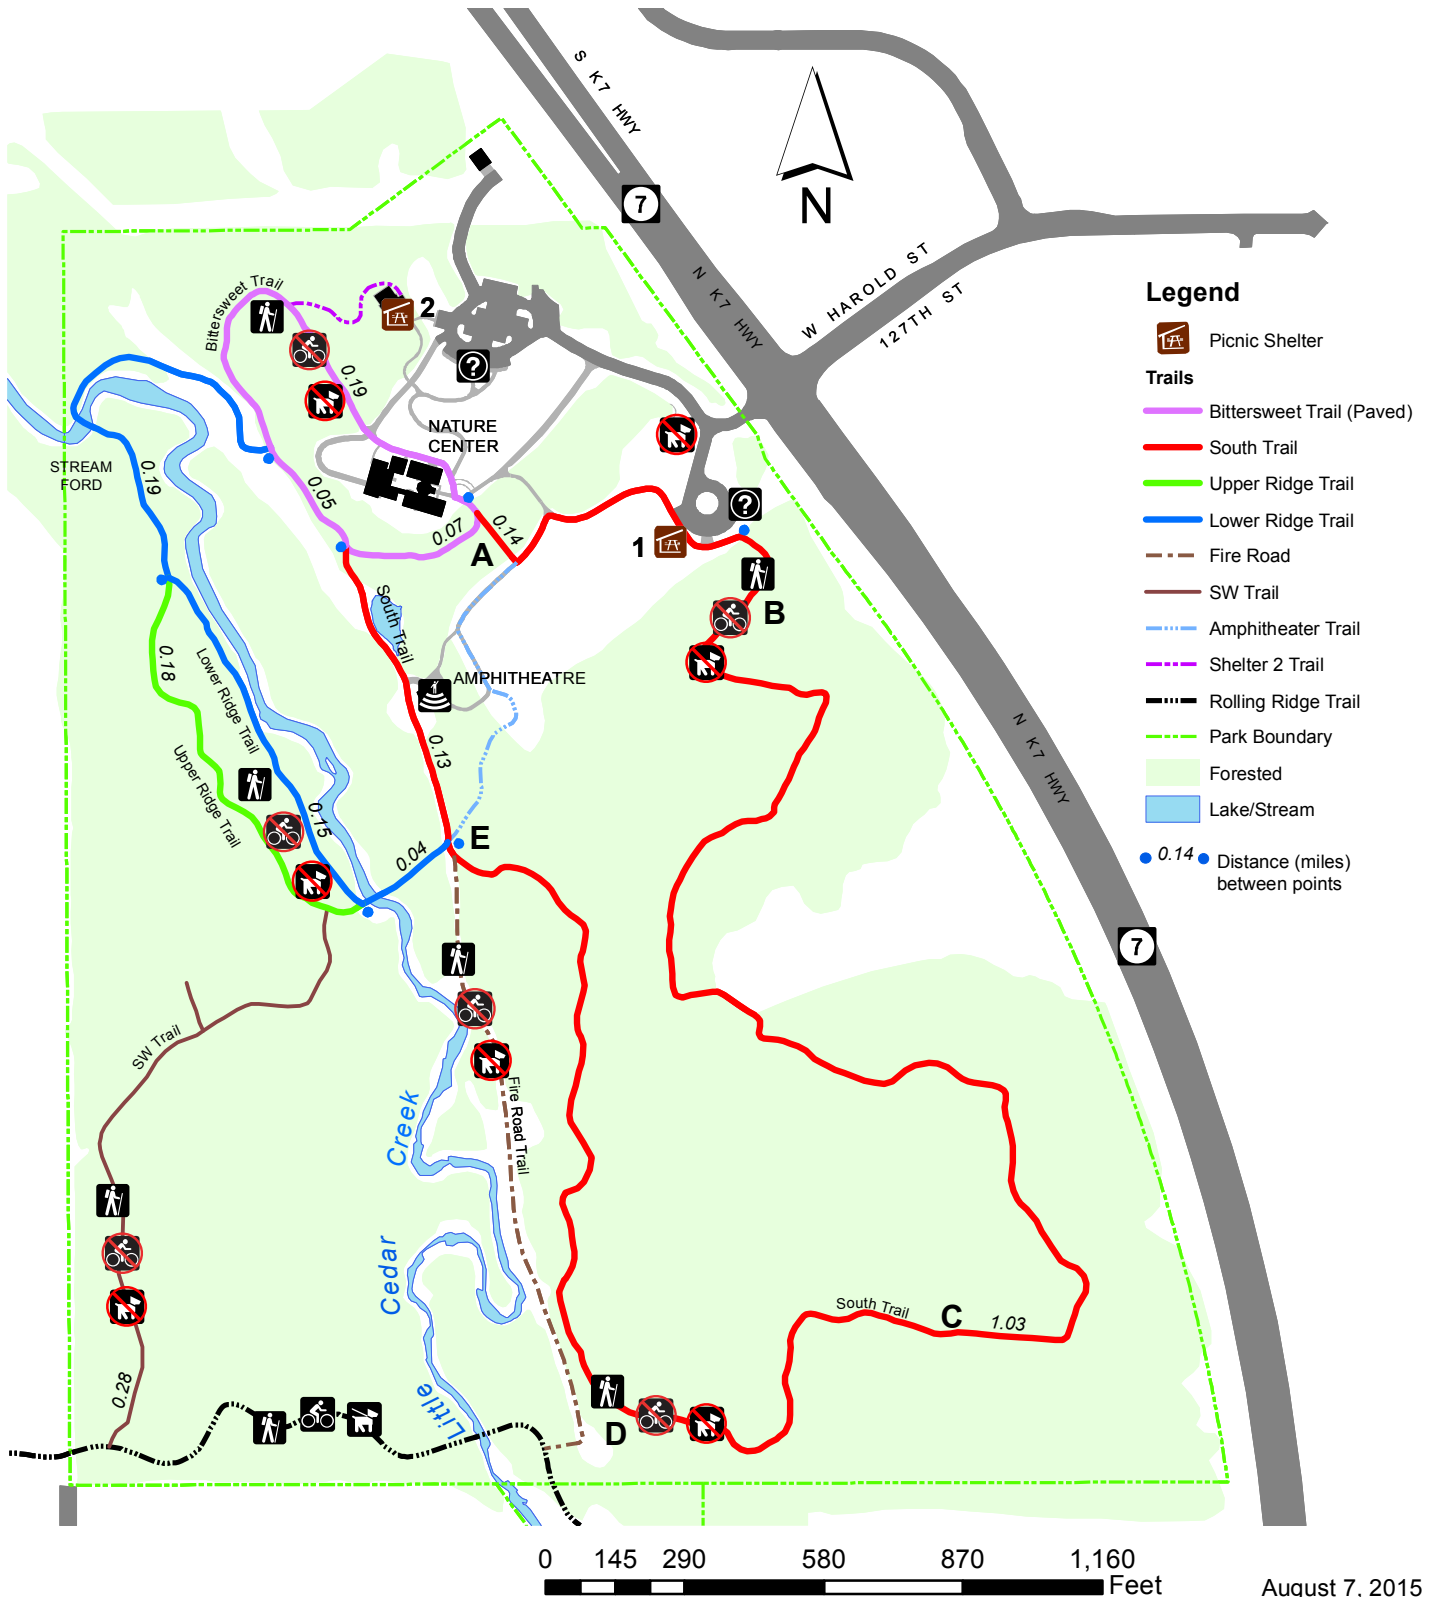

August 7, 2015