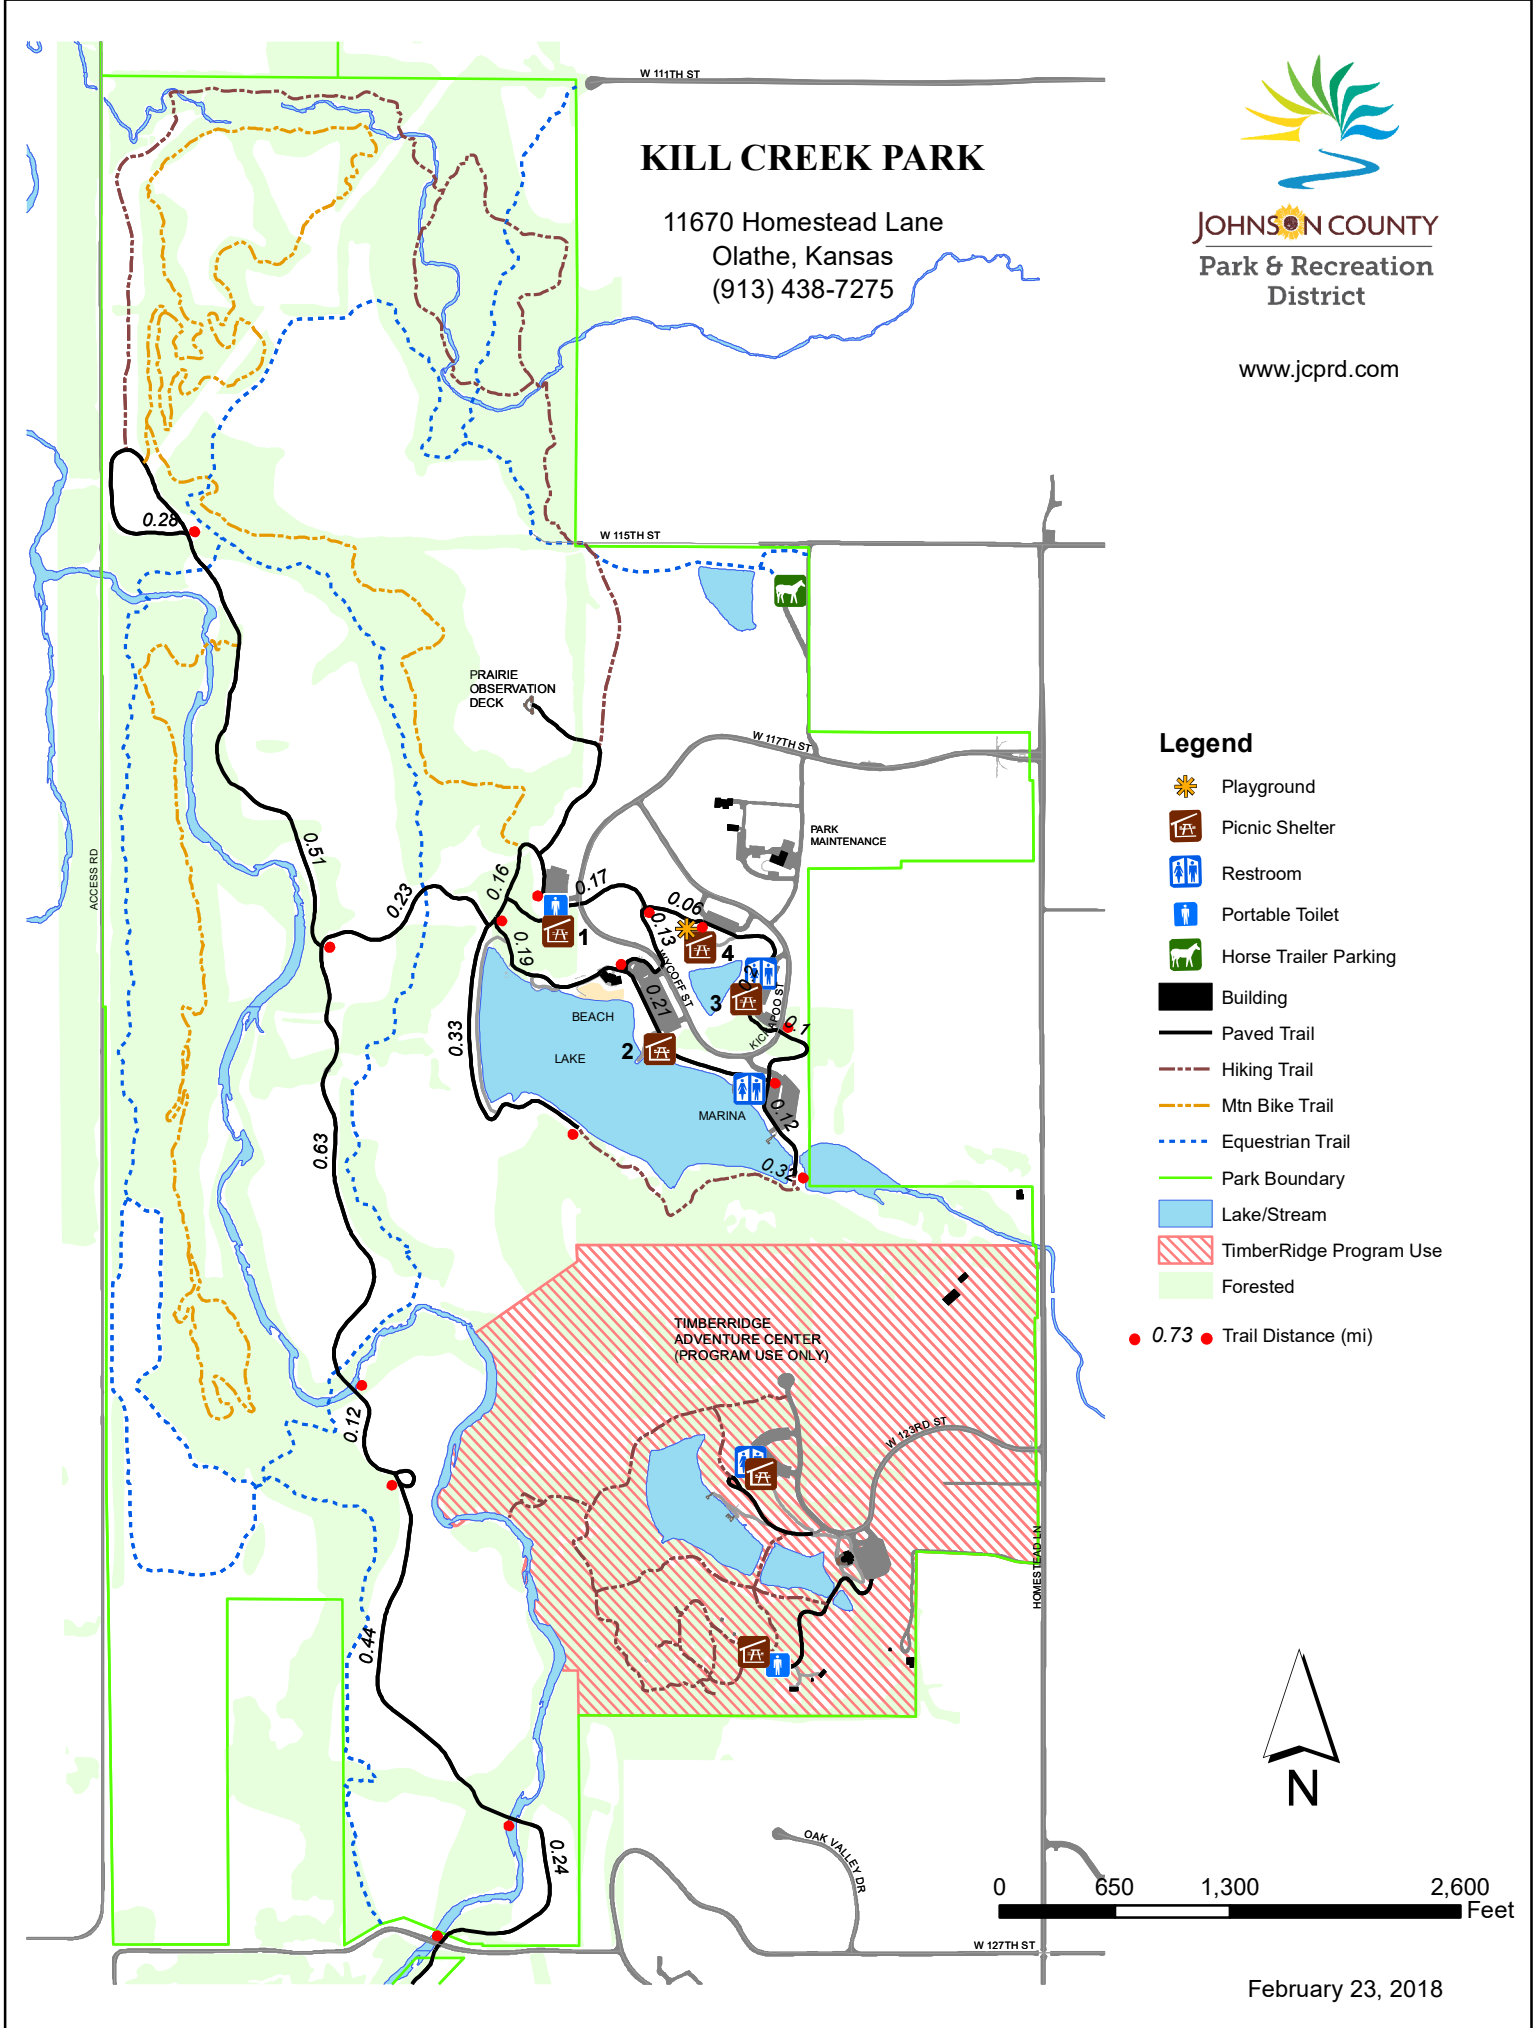

KILL CREEK PARK

11670 Homestead Lane
Olathe, Kansas
(913) 438-7275

JOHNSON COUNTY
Park & Recreation
District

www.jcprd.com

Legend

- Playground
 - Picnic Shelter
 - Restroom
 - Portable Toilet
 - Horse Trailer Parking
 - Building
 - Paved Trail
 - Hiking Trail
 - Mtn Bike Trail
 - Equestrian Trail
 - Park Boundary
 - Lake/Stream
 - TimberRidge Program Use
 - Forested
- 0.73 Trail Distance (mi)

February 23, 2018