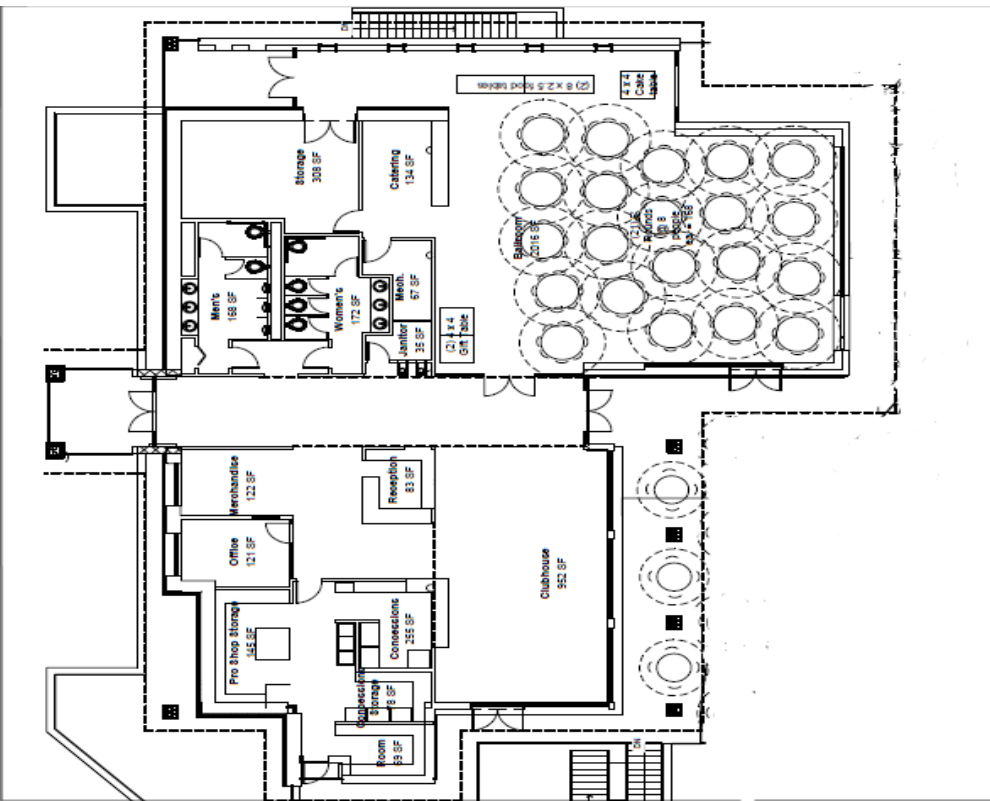

THE ELMRIDGE ROOM

Tomahawk  Hills
 GOLF COURSE

17501 Midland Drive ~ Shawnee, KS 66203

JOHNSON COUNTY
 PARK & RECREATION
 DISTRICT

JOHNSON COUNTY
 PARK & RECREATION
 DISTRICT

THE ELMRIDGE ROOM

At the Tomahawk Hills Golf Course

The Elmrige Room is the perfect place to hold your next meeting, reception, or event party.

Located at the beautiful Tomahawk Hills Golf Course Clubhouse located at 17501 Midland Drive in

Shawnee, KS. The convenient access to 1-435 at the Midland Drive Exit makes the supreme location for those coming from any direction.

The 34' x 47' room seats up to 120 guests. Includes

- 150 chairs
- 19 round tables (5ft)
- 5 rectangle tables (5' 30" wide)
- 4 square tables (3x3)
- 43' x 11' dance floor

The outdoor patio adjoins both rooms for additional seating during non-golf hours.