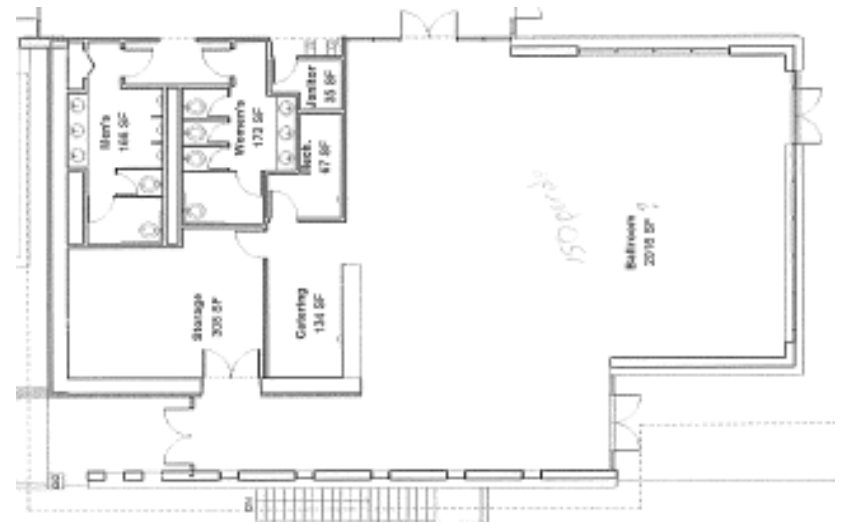

THE ELMRIDGE ROOM

At the Tomahawk Hills Golf Course

The Elmrige Room is the perfect place to hold your next meeting, reception, or event party.

Located at the beautiful Tomahawk Hills Golf Course Clubhouse located at 17501 Midland Drive in

Shawnee, KS. The convenient access to 1-435 at the Midland Drive Exit makes the supreme location for those coming from any direction.

The 34' x 47' room seats up to 120 guests. Includes

- 150 chairs
- 19 round tables (5ft)
- 5 rectangle tables (5' 30" wide)
- 4 square tables (3x3)
- 43' x 11' dance floor

The outdoor patio adjoins both rooms for additional seating during non-golf hours.

The view of the golf course is breathtaking year round.

If food and alcohol is requested, it is allowed on the property at no additional charge.

The kitchenette includes a catering bar, microwave oven, sink and refrigerator.

Prices

- Elmrige Room Rental Fees:
  - A. $125 per hour/ 2 hour minimum
  - B. $650 per day
- JCPRD Staff Supervision—3 hour minimum- $30 (rental time outside of golf course hours)
- Rental Deposit (applied toward rental fee)- $250

Sarah Vogelsberg

Facility Rental Coordinator

Mill Creek Activity Center

6518 Vista Drive

Shawnee, KS 66218

Office 913.826.2957

*The Elmrige Room Rental deposit is nonrefundable & payment is due at the time of application. It will be applied to your total rental balance.

***Non-golfers and unauthorized individuals are not allowed on the golf course. This includes wedding parties to take pictures on the golf course.**

For golf tournament information please call 913-631-8000.