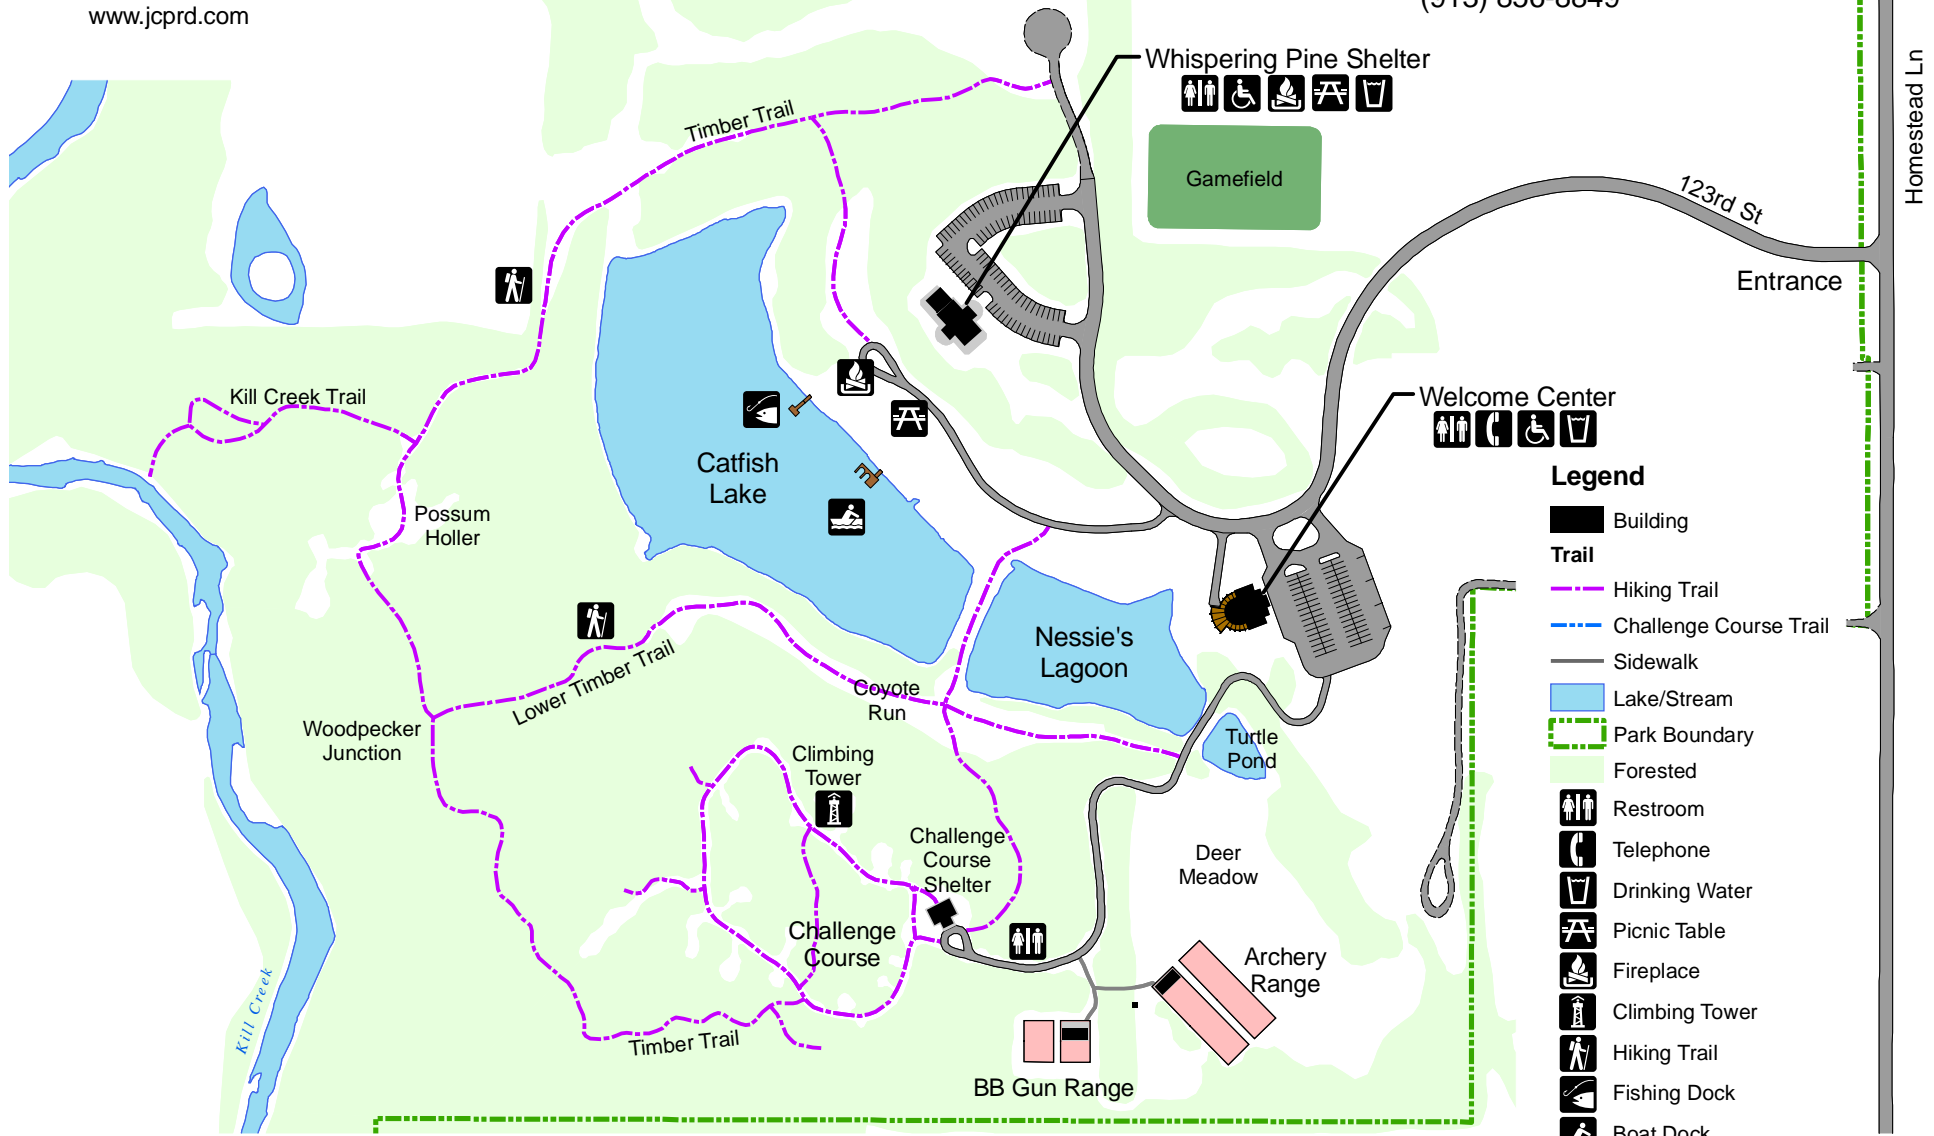

JOHNSON COUNTY
PARK & RECREATION
DISTRICT

www.jcprd.com

12300 Homestead Lane Olathe, Kansas
(913) 856-8849

Legend

- Building
- Trail**
- Hiking Trail
- Challenge Course Trail
- Sidewalk
- Lake/Stream
- Park Boundary
- Forested
- Restroom
- Telephone
- Drinking Water
- Picnic Table
- Fireplace
- Climbing Tower
- Hiking Trail
- Fishing Dock
- Boat Dock