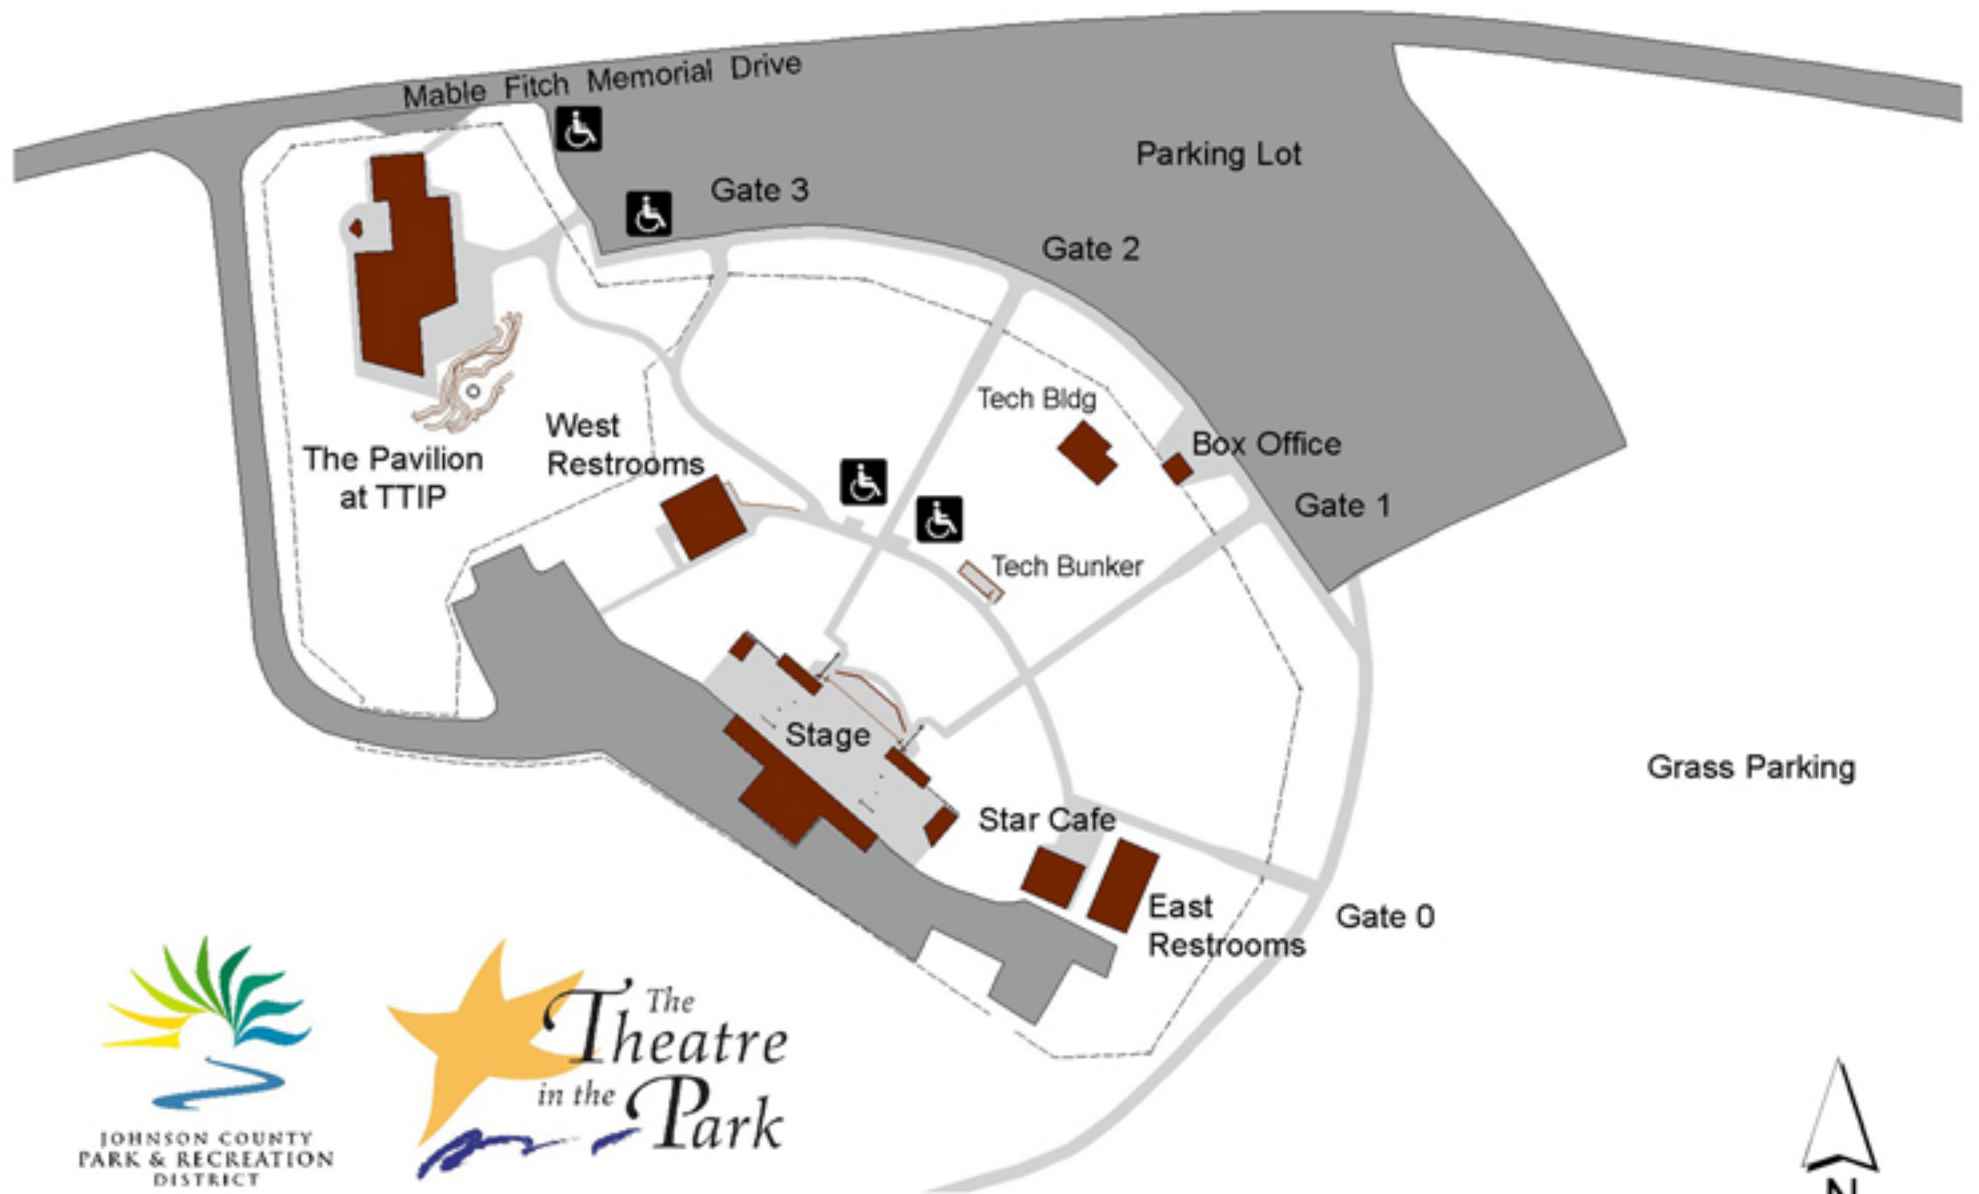

THE THEATRE IN THE PARK

SHAWNEE MISSION PARK
7710 Renner Road, Shawnee, Kansas
(913) 236-1237

www.jcprd.com

www.theatreinthepark.org