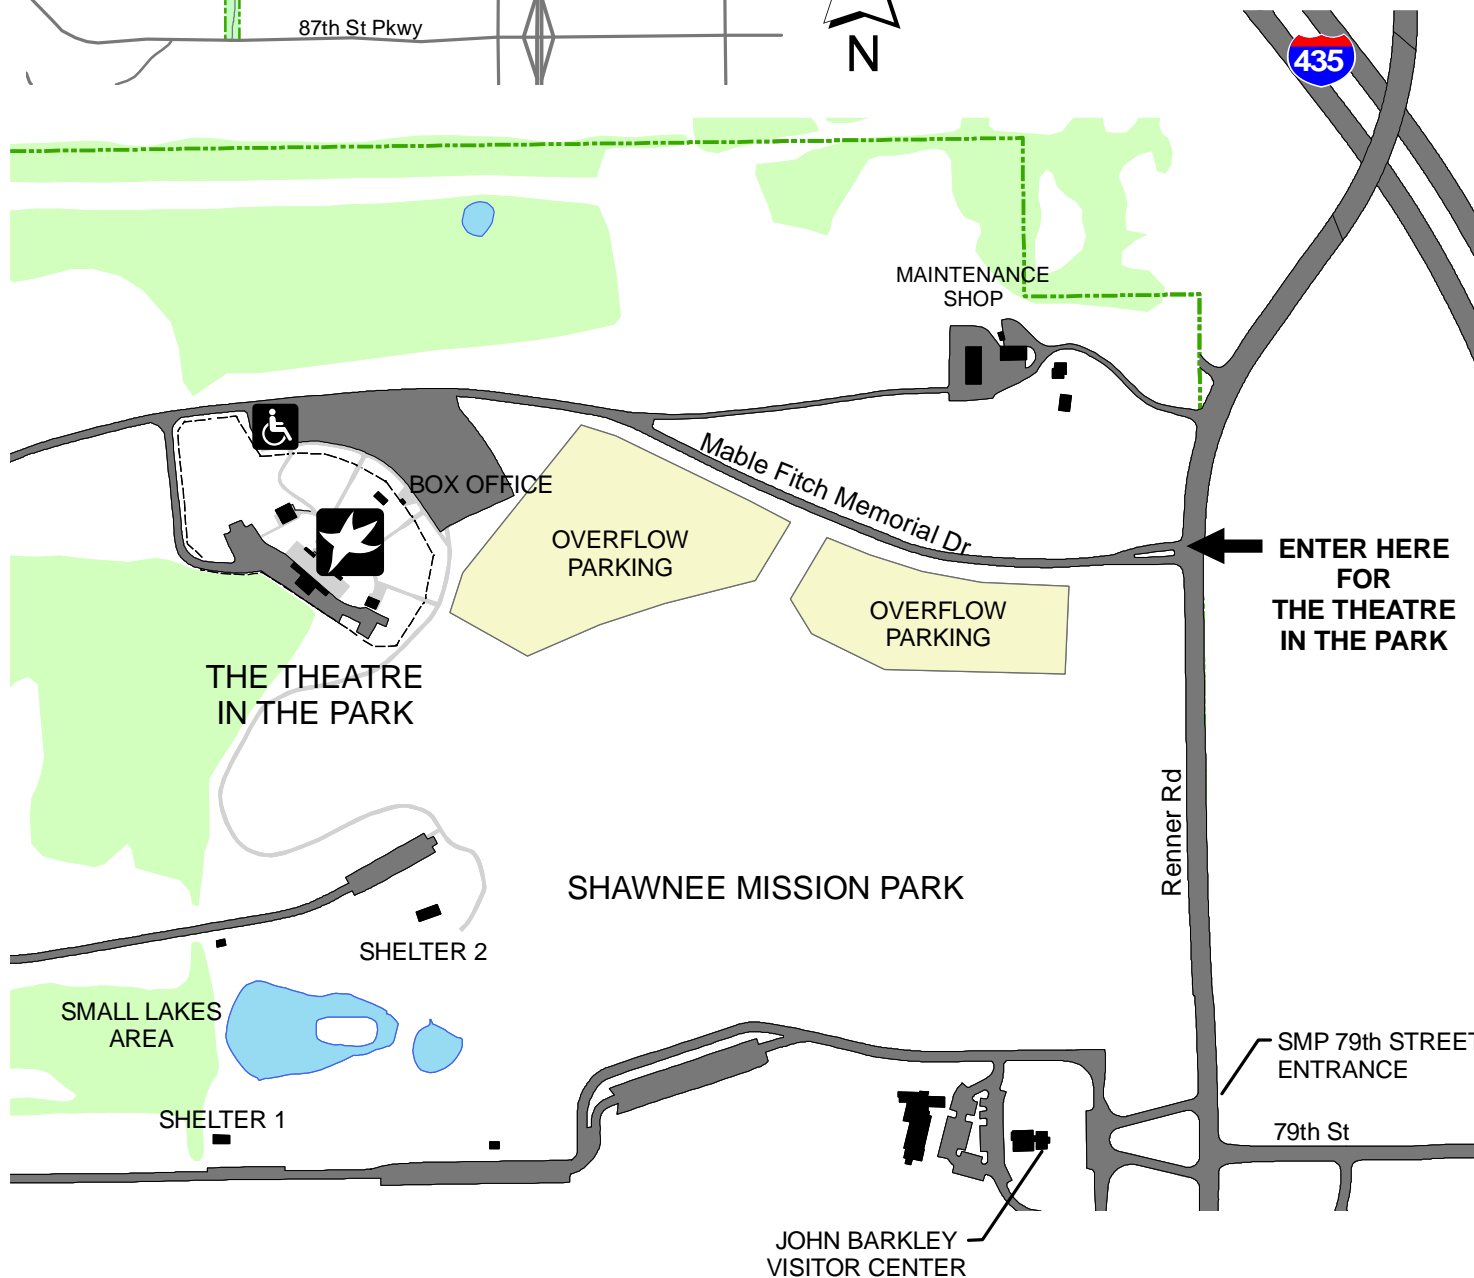

THE THEATRE IN THE PARK

SHAWNEE MISSION PARK
7710 Renner Road, Shawnee, Kansas
(913) 631-7050

JOHNSON COUNTY
PARK & RECREATION
DISTRICT

www.jcprd.com

Map Date: 1/5/2007