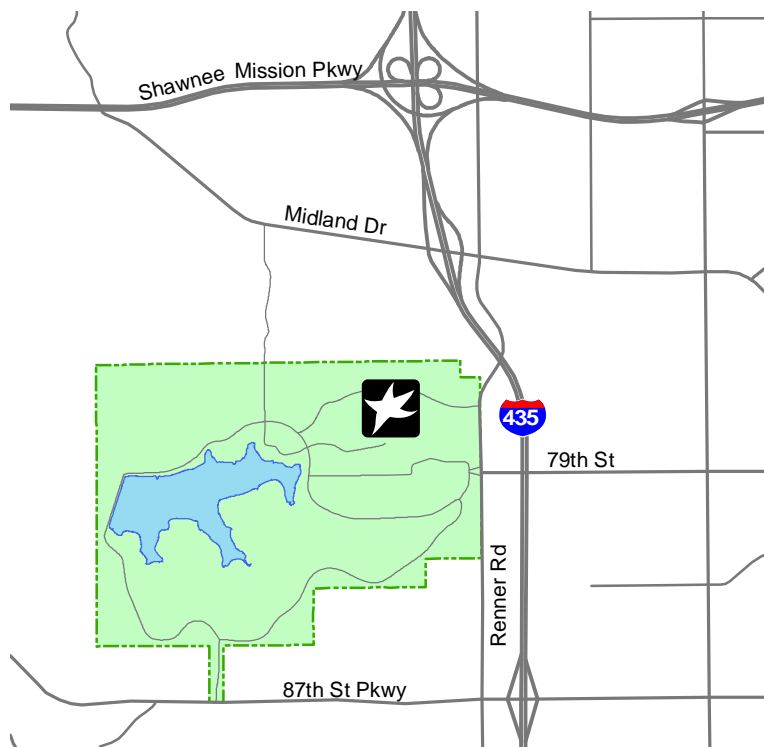

THE THEATRE IN THE PARK

SHAWNEE MISSION PARK
7710 Renner Road, Shawnee, Kansas
(913) 631-7050

JOHNSON COUNTY
PARK & RECREATION
DISTRICT

www.jcprd.com

Map Date: 1/5/2007