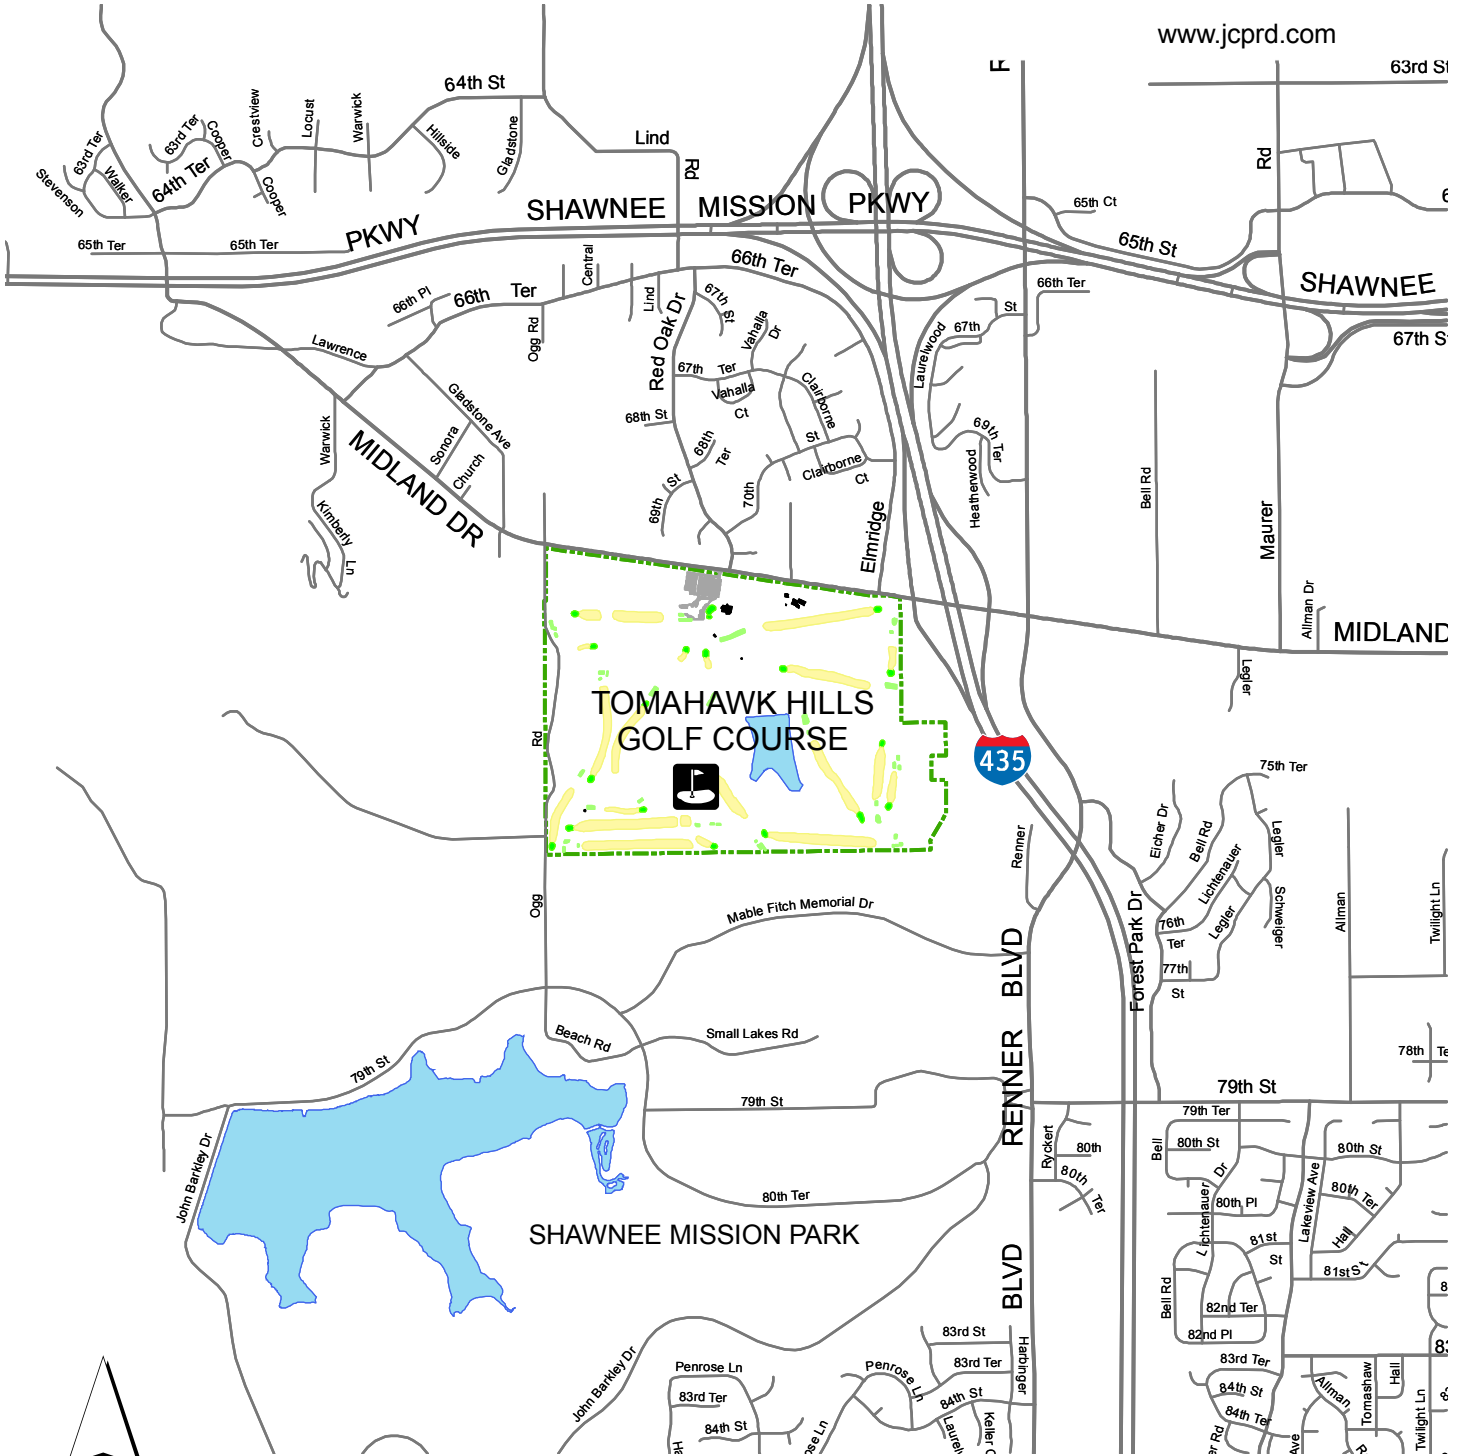

TOMAHAWK HILLS GOLF COURSE

17501 Midland Drive, Shawnee, Kansas
Golf Pro Shop (913) 631-8000

JOHNSON COUNTY
PARK & RECREATION
DISTRICT

www.jcprd.com

June 13, 2011