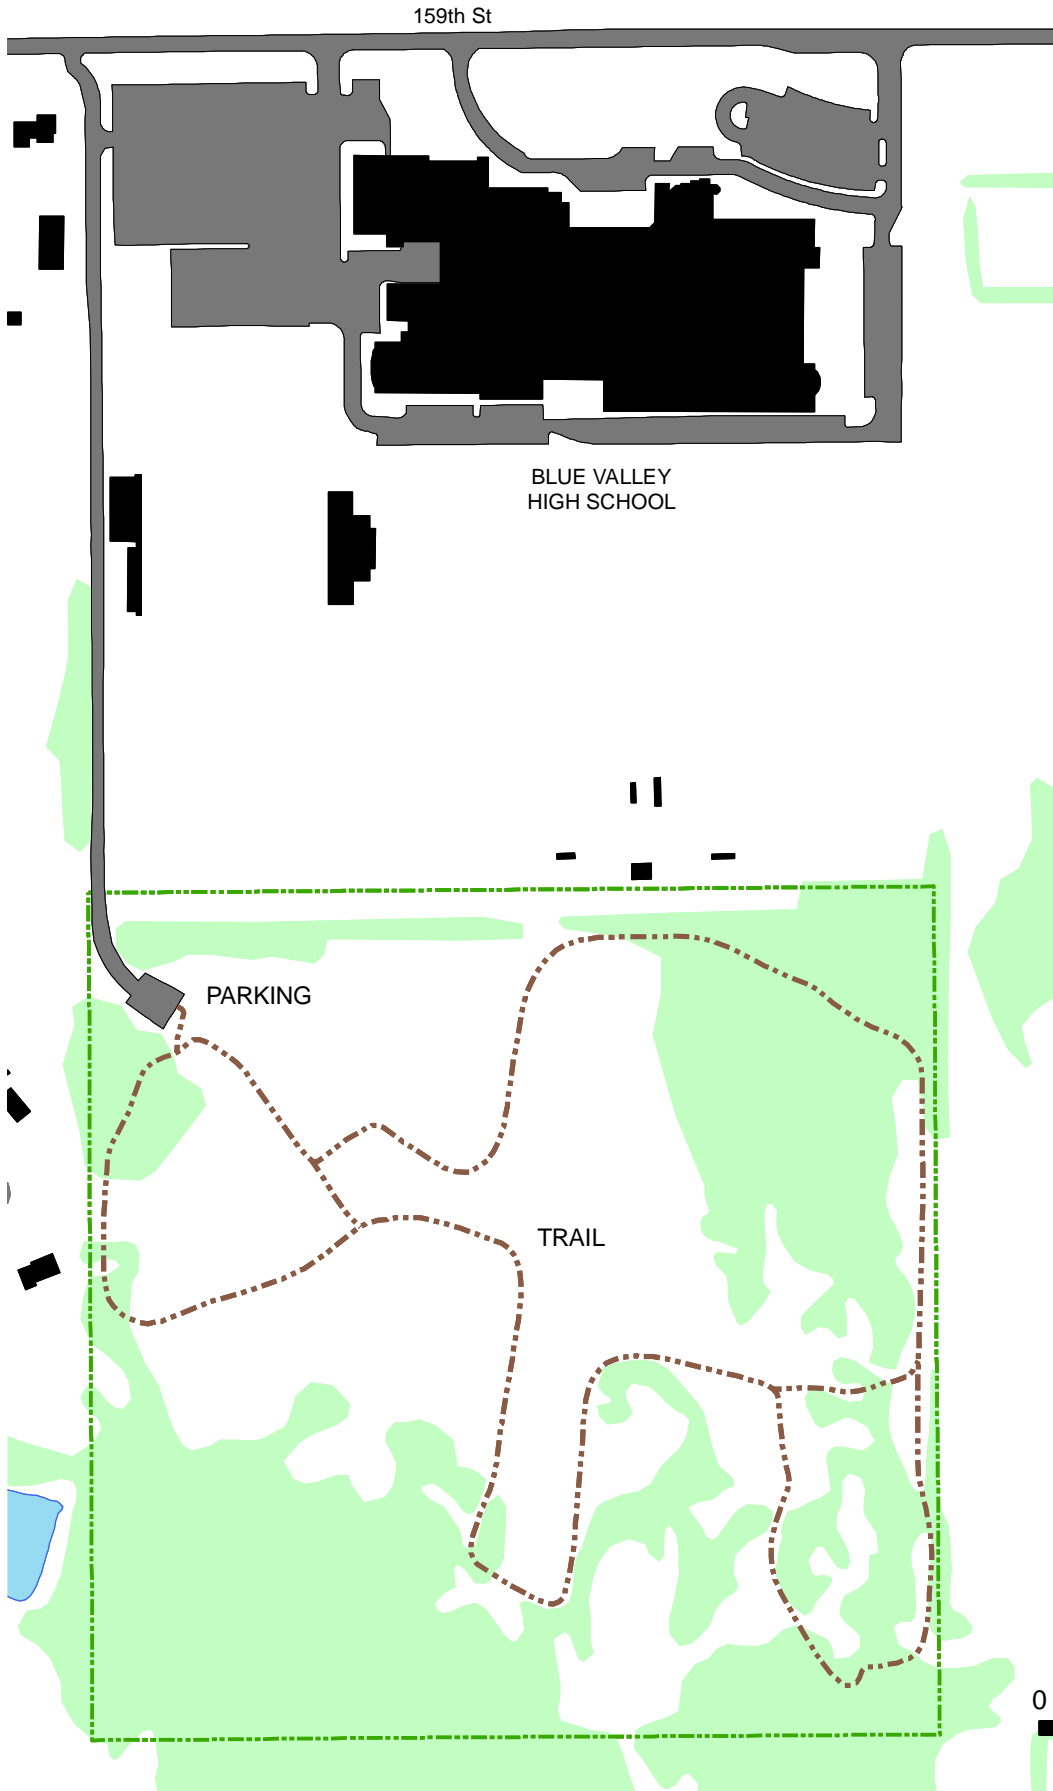

# STANLEY PARK NATURE PARK

6295 W 159th Sreet, Stillwell, Kansas  
(913) 831-3355

JOHNSON COUNTY  
PARK & RECREATION  
DISTRICT

[www.jcprd.com](http://www.jcprd.com)

## Legend

- Trail
- Building
- Road/Parking
- Lake
- Park Boundary
- Forested

0 100 200 400 600 Feet

Map Date: 1/5/2007