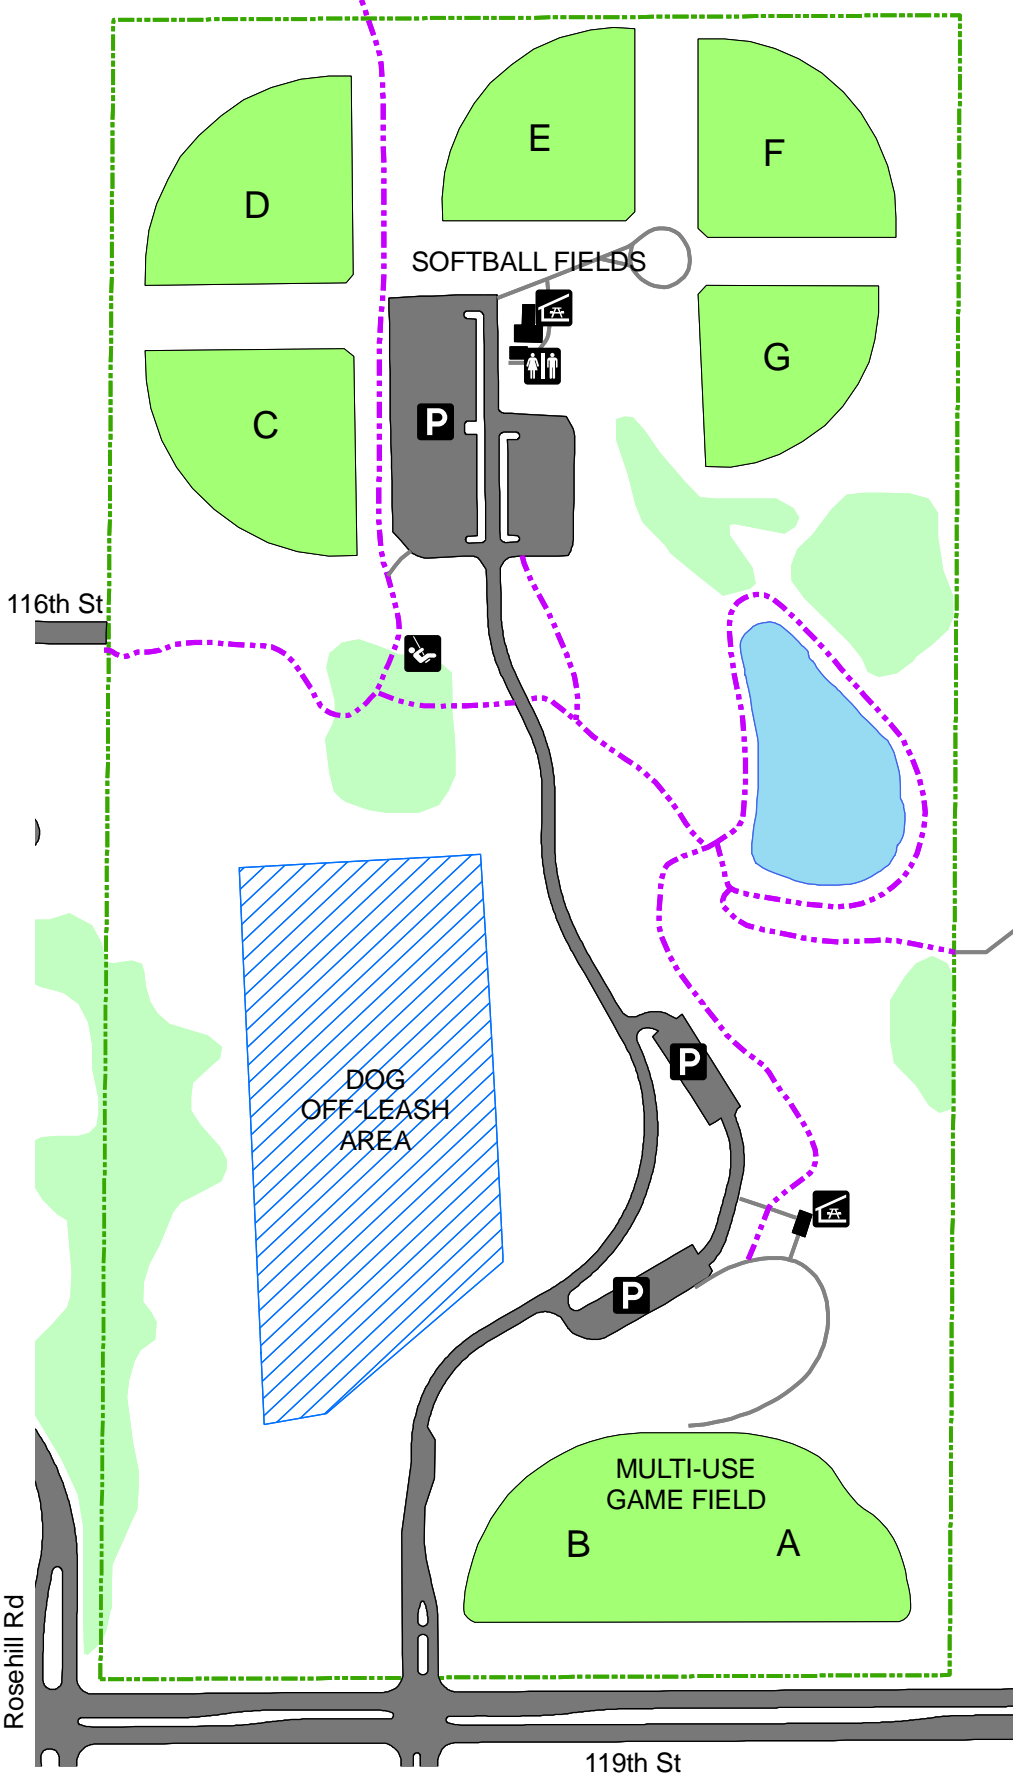

THOMAS S. STOLL MEMORIAL PARK

12500 W 119th Street, Overland Park, Kansas
(913) 831-3355

JOHNSON COUNTY
PARK & RECREATION
DISTRICT

www.jcprd.com

Legend

- Building
- Trail**
 - Paved Multi-Use Trail
 - Sidewalk
- Sport Field
- Lake
- Dog Off-Leash Area
- Park Boundary
- Forested
- Picnic Shelter
- Restroom
- Playground
- Parking