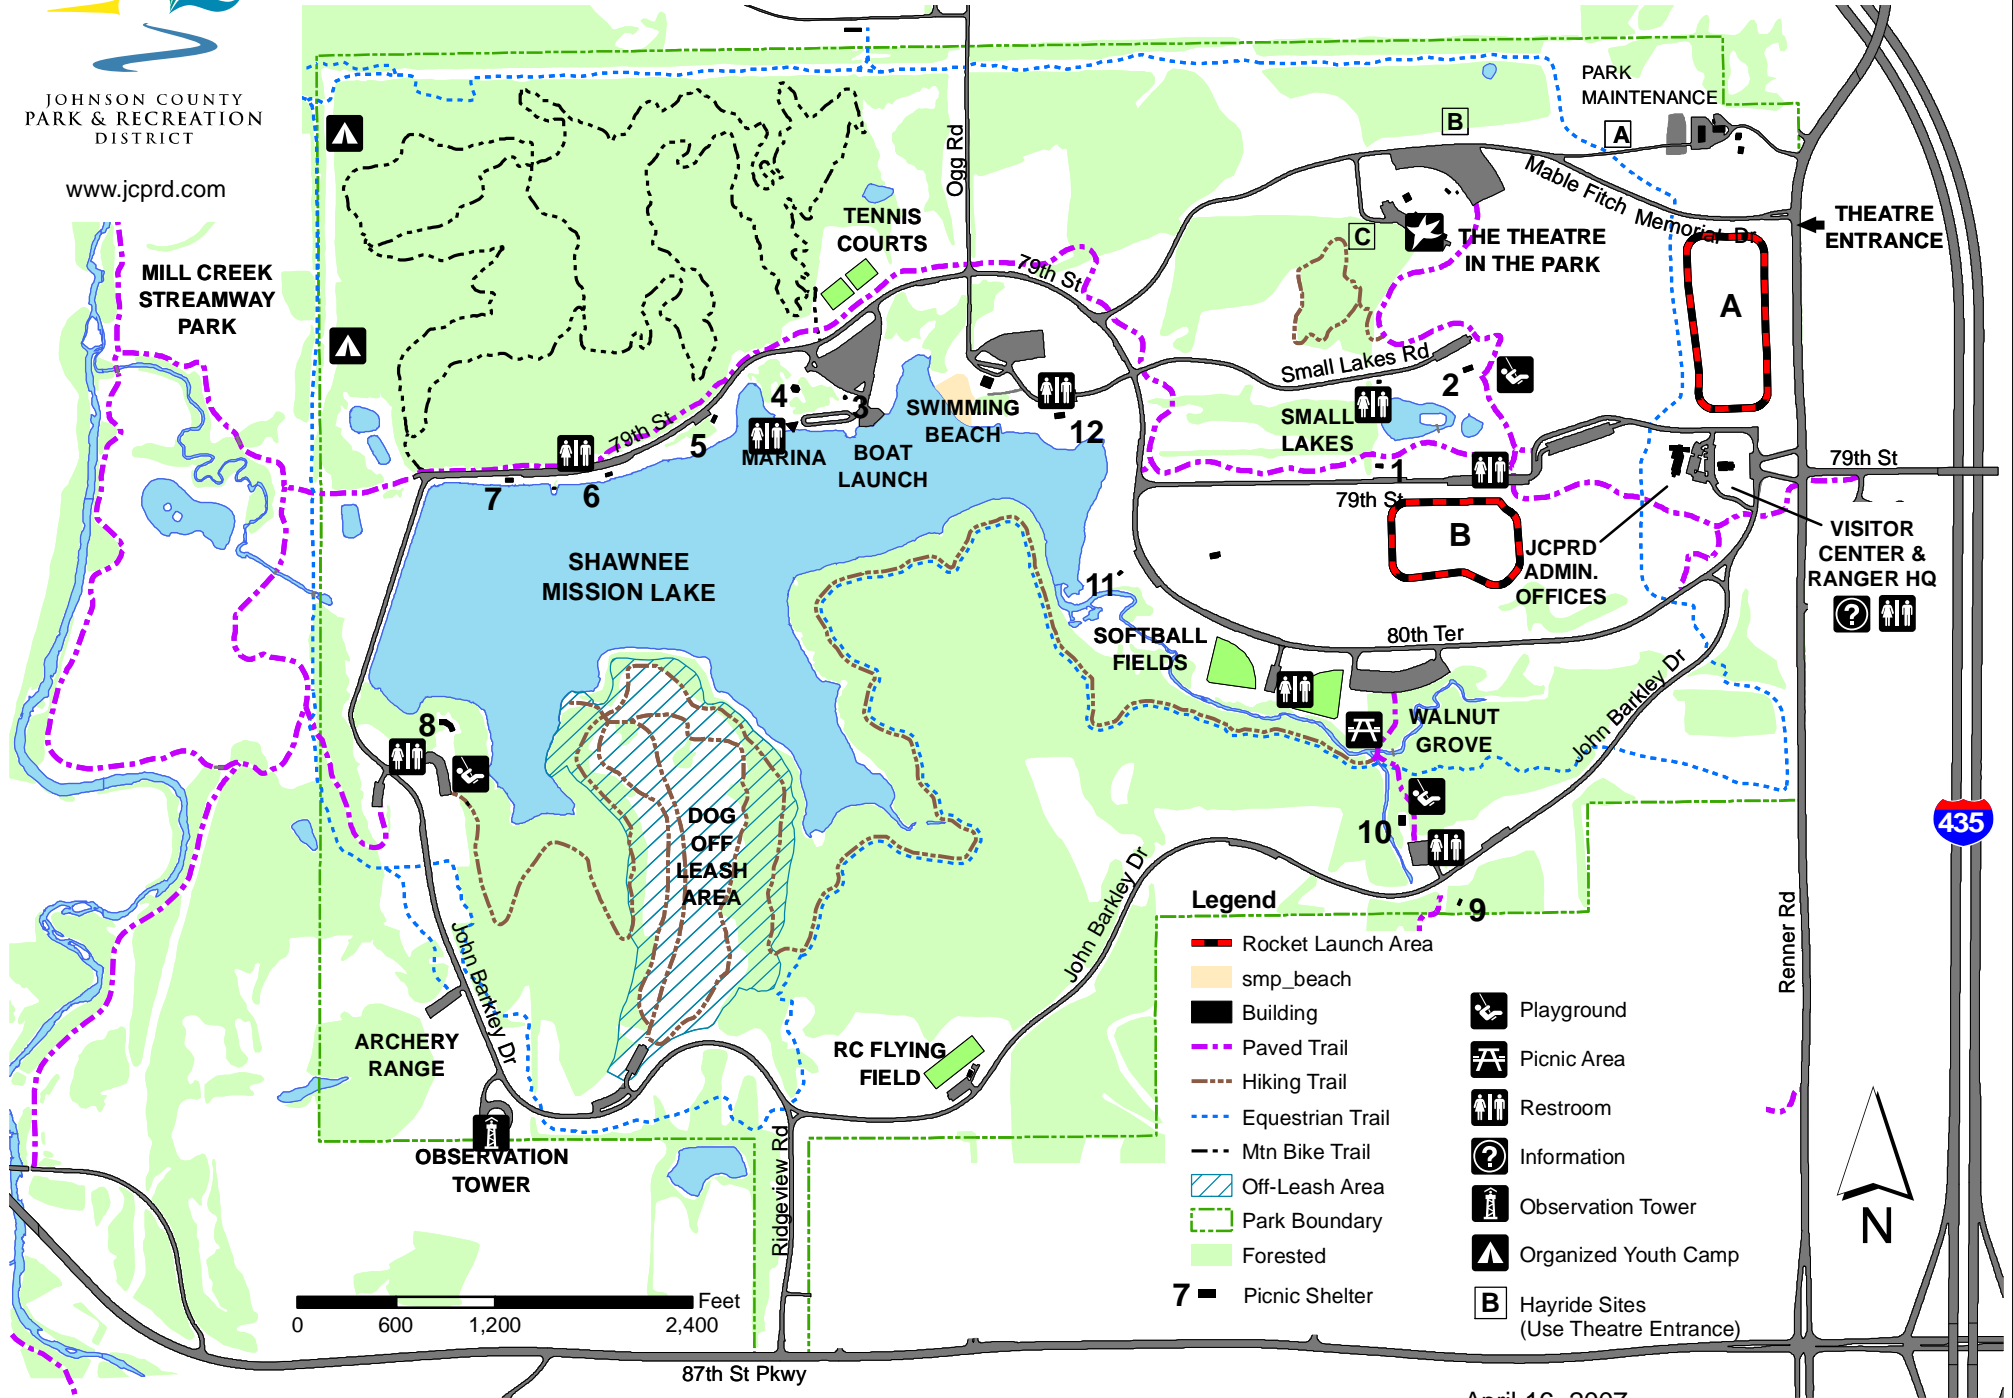

JOHNSON COUNTY
PARK & RECREATION
DISTRICT

www.jcprd.com

SHAWNEE MISSION PARK

7900 Renner Road, Shawnee, Kansas (913) 438-7275

April 16, 2007