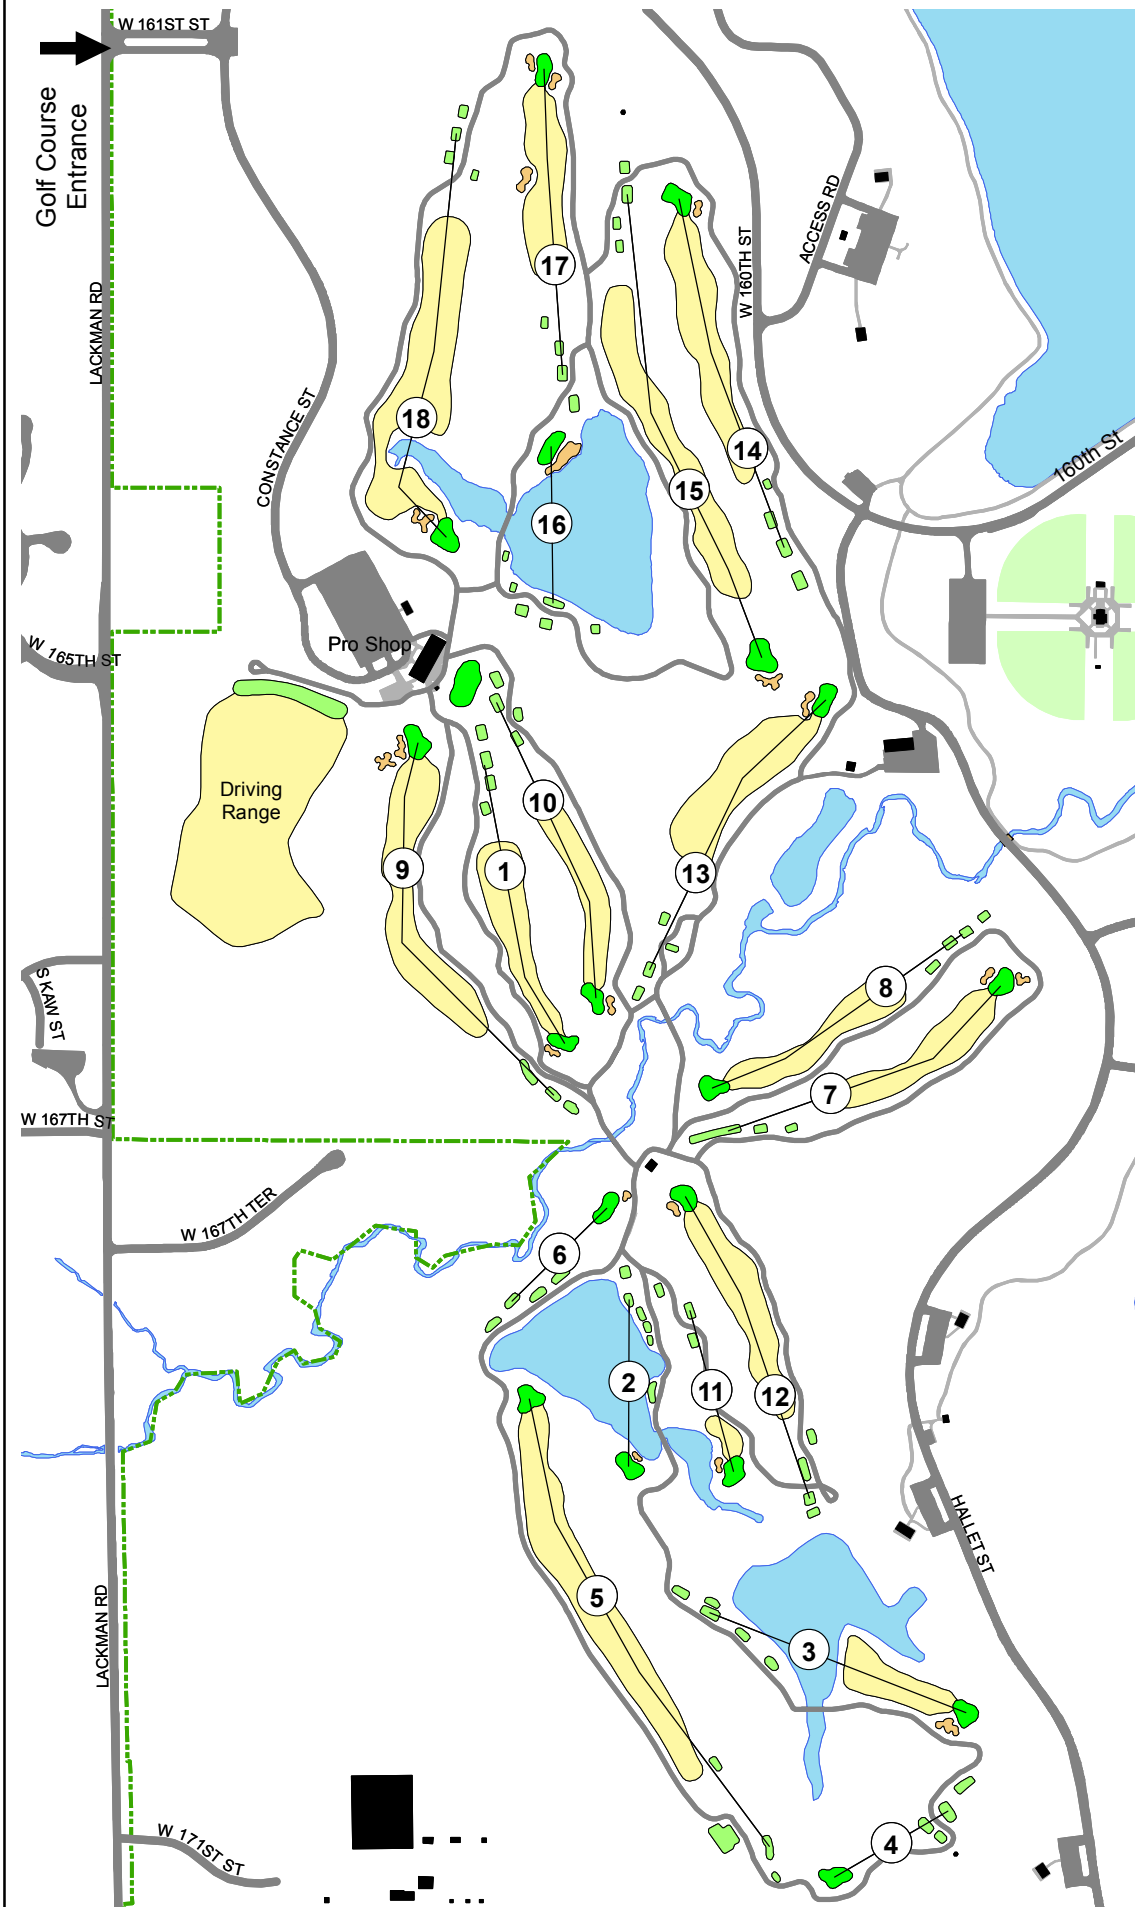

HERITAGE PARK GOLF COURSE

16445 Lackman Road, Olathe, Kansas (913) 829-4653

JOHNSON COUNTY
PARK & RECREATION
DISTRICT

www.jcprd.com

JOHNSON COUNTY
KANSAS

Legend

Golf Hole

-  Tee
-  Green
-  Fairway
-  Bunker
-  Building
-  Cart Path
-  Road/Parking
-  Athletic Field
-  Park Boundary
-  Lake/Stream

March 6, 2015