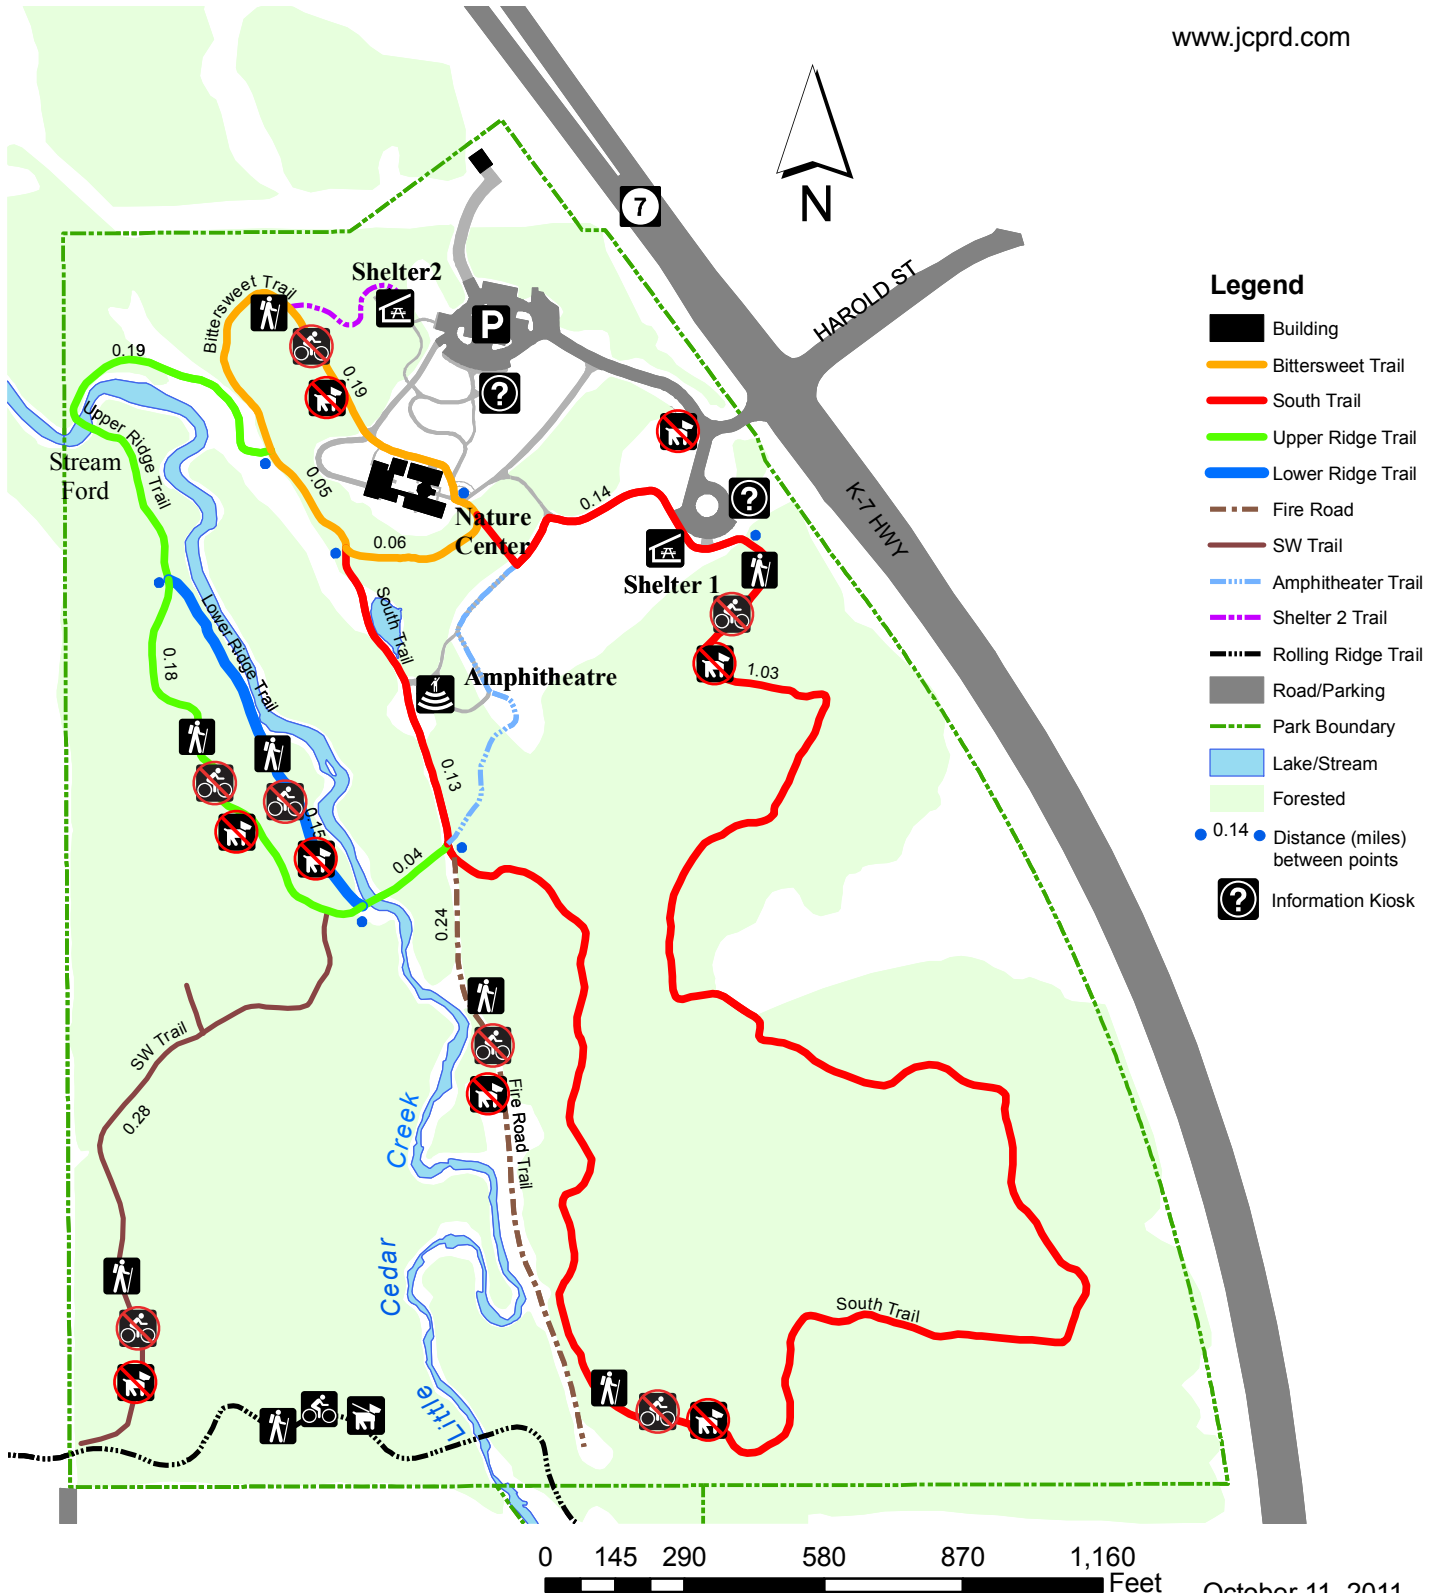

ERNIE MILLER
NATURE CENTER

ERNIE MILLER PARK

909 N Highway 7, Olathe, Kansas
(913) 764-7759

JOHNSON COUNTY
PARK & RECREATION
DISTRICT

www.jcprd.com

October 11, 2011