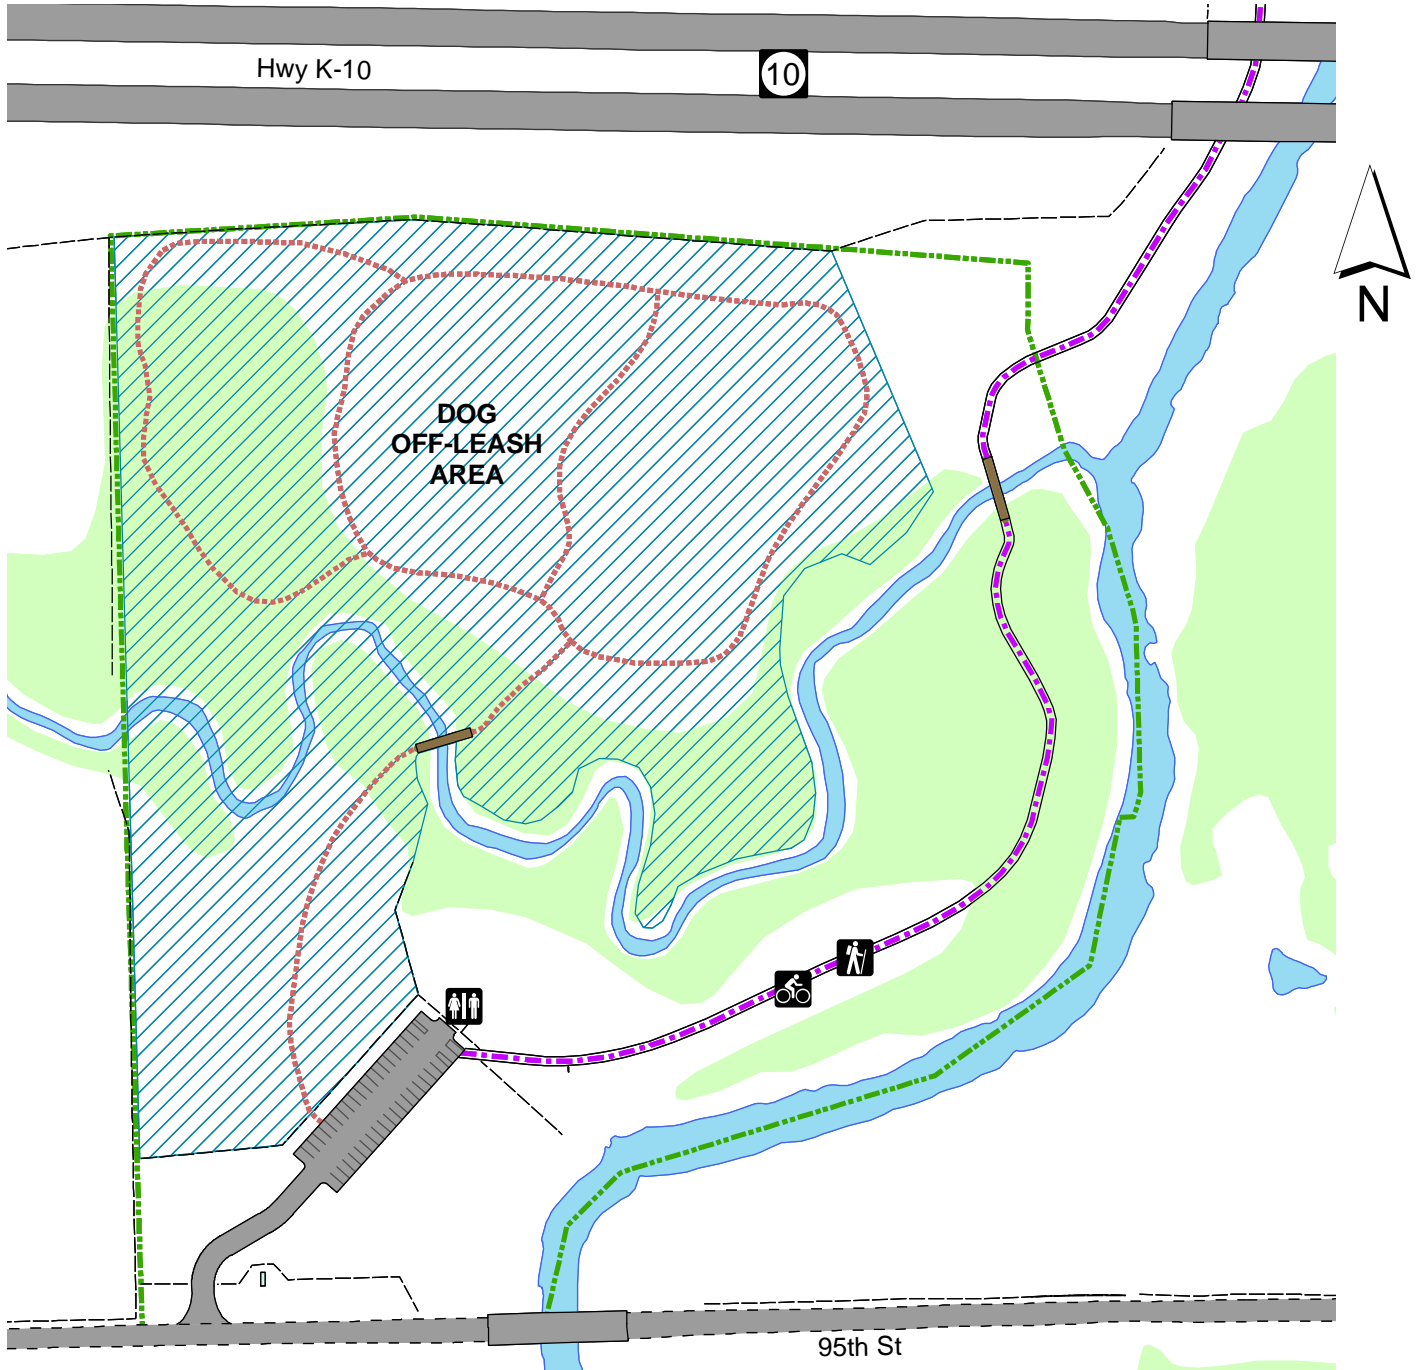

KILL CREEK STREAMWAY PARK

33460 W 95th Street, De Soto, Kansas
(1 mile west of Kill Creek Road)
(913) 831-3355
www.jcprd.com

JOHNSON COUNTY
PARK & RECREATION
DISTRICT

LEGEND

Hiking

Bicycling

Restroom

— Paved Trail

... Mowed Trail

— Pedestrian Bridge

▨ Dog Off-Leash Area

Stream

--- Park Boundary

Forested

0 75 150 300 450 600 Feet

Map Date: 1/5/2007