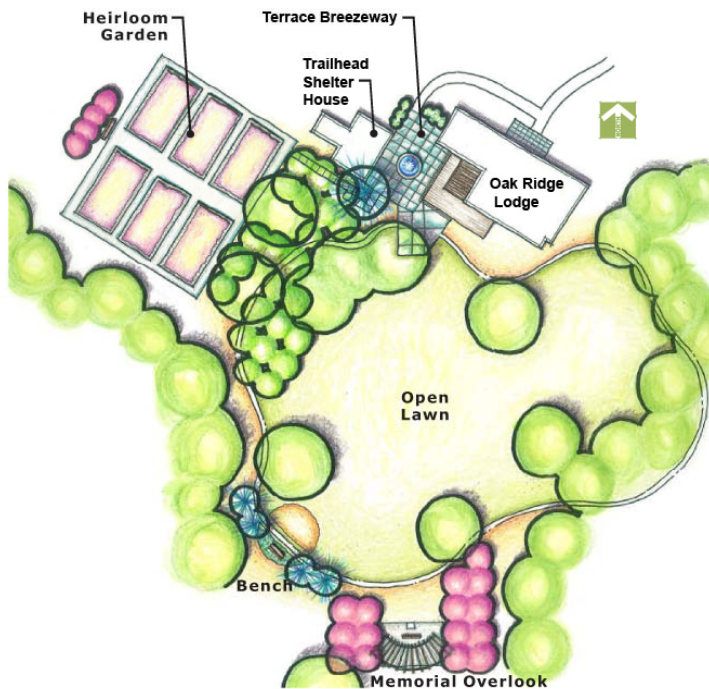

# *Help Pave the Way with a Terrace Breezeway Paver or Giving Tree Contribution*

- **8" x 4" Personalized Paver includes up to three lines (12 characters/spaces per line) – \$150**
- **8" x 8" Personalized Paver includes up to five lines (12 characters/spaces per line) – \$500**
- **12" x 12" Personalized Paver includes up to eight lines (18 characters/spaces per line) – \$1,000**
- **Bronze Plaque Acknowledgement on Oak Ridge Lodge Giving Tree plus 12" x 12" Personalized Paver – \$10,000**